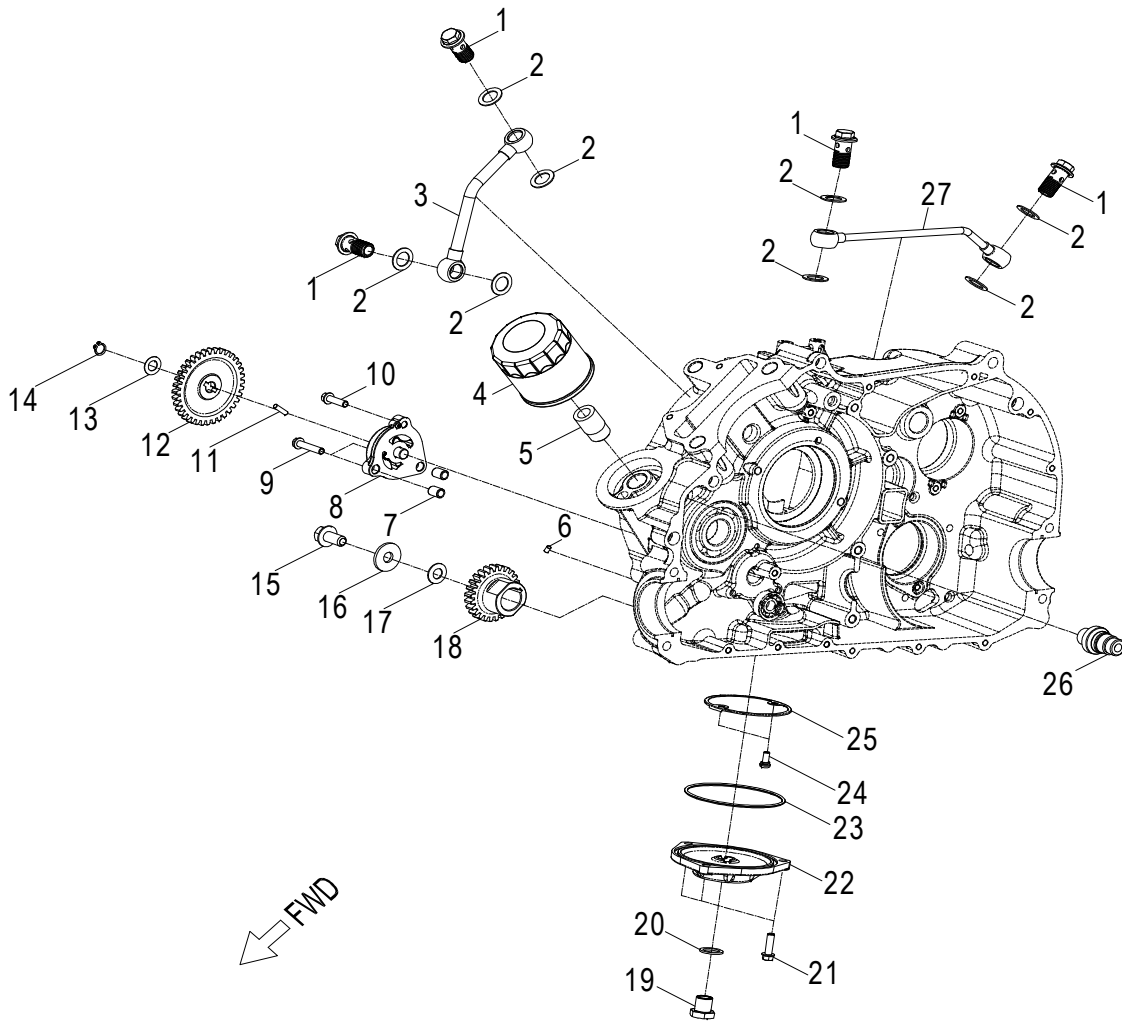

D-6: OIL PUMP

Item	Part Number	Description	Q.ty
1	45456140-000	Bolt, Banjo	4
2	94101-1422010-00L	Washer	8
3	16310120-000	Pipe Comp,Engine Oil No.1	1
4	15500140-000	Filter, Oil	1
5	15431140-000	Union,Oil Filter Stand	1
6	96300-04006	Pin, Shaft	1
7	94301-09120	Pin, Dowel	2
8	15100140-000	Asm., Pump, Oil	1
9	96000-060308-08C	Bolt	2
10	96000-060228-08C	Bolt	1
11	96300-04016	Pin, Shaft	1
12	15241140-000	Gear,Oil Pump Driven	1
13	94101-1018005-000	Washer	1
14	94511-10005	Clip, Cir	1
15	96000-100208-00K	Bolt	1
16	94108-1028025-00K	Washer	1
17	94121-1020015-000	Washer	1
18	15150140-000	Gear,Oil Pump Drive	1
19	96003-140128-17C	Bolt	1
20	94104-1420015-000	Gasket	1
21	96000-060208-08C	Bolt	3
22	15211140-000	Cover,Oil Strainer	1
23	93212-08224	O-Ring	1
24	93502-050128-00C	Screw	2
25	15220140-000	Strainer Comp,Engine Oil	1
26	15310140-000	Valve Assy,Oil Relief	1
27	16340140-000	Pipe Comp,Engine Oil No.2	1