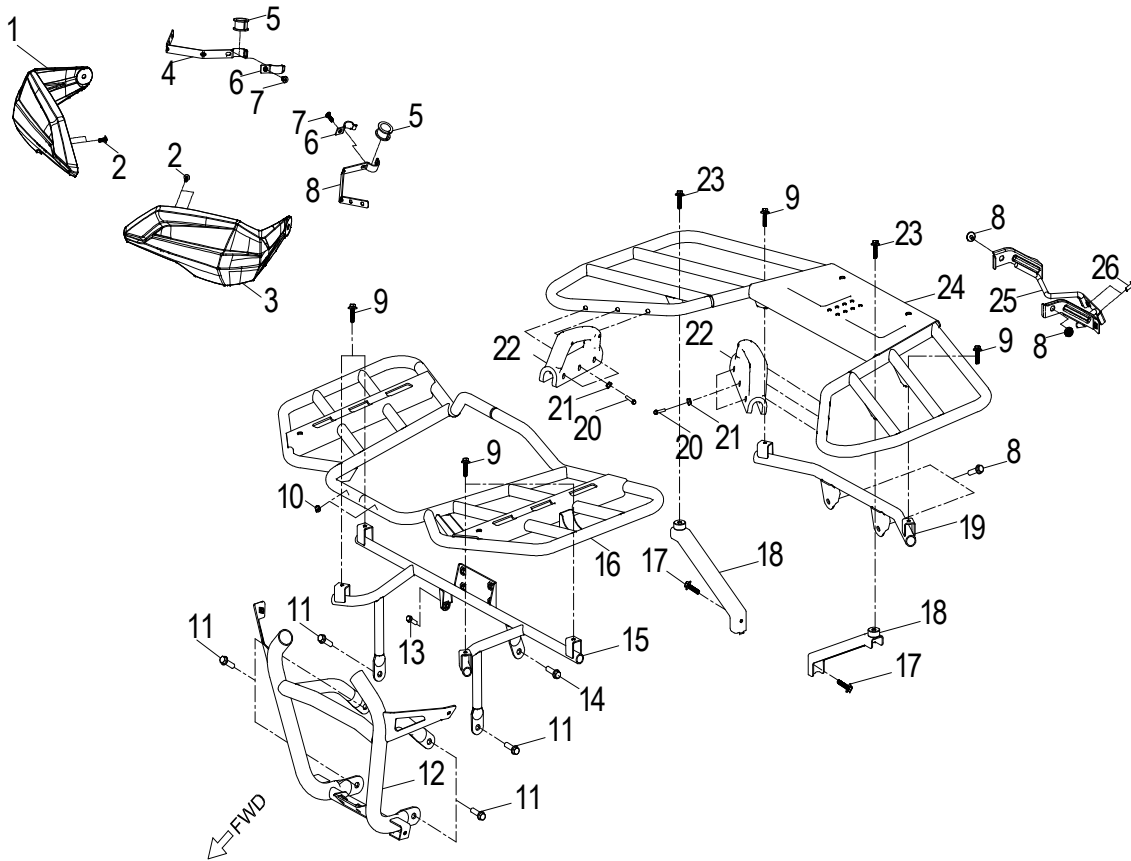

D-19B: BUMPER & RACKS (LUX OPTION)

Item	Part Number	Description	Q.ty
1	64224001-070	Hand Guard, RH(Black)	1
2	93903-1050148-00K	Screw	4
3	64225001-070	Hand Guard, LH(Black)	1
4	64226011-000	Bracket, Hand Guard(B)	1
5	17502226-000	Foam	2
6	64226012-000	Bracket, Hand Guard(C)	2
7	93100-050128-00K	Bolt	2
8	64226010-000	Bracket, Hand Guard(A)	1
9	96007-060278-00K	Bolt	6
10	50423209-000	Boot	2
11	96000-100208-0KL	Bolt	10
12	5045012E-067	Bracket, Bumper	1
13	96000-080168-0KL	Bolt	1
14	96000-100138-0KL	Bolt	1
15	6110212E-067	Bracket, Front Cab	1
16	5049512E-067	Bracket, Front Rack	1
17	96007-060208-00K	Bolt	2
18	8112212E-067	Bracket, Rear	2
19	81126001-000	Rear Rack	1
20	91002-080508-00K	Flat Head Socket Bolt	6
21	90301-08012-00K	Nut	6
22	50194001-070	Armrest(Black)	2
23	96007-060358-10K	Bolt	2
24	8111112E-067	Bracket, Rear Rack	1
25	8046712E-000	Bracket, Rear Bumper	1
26	96007-060168-00K	Bolt	2