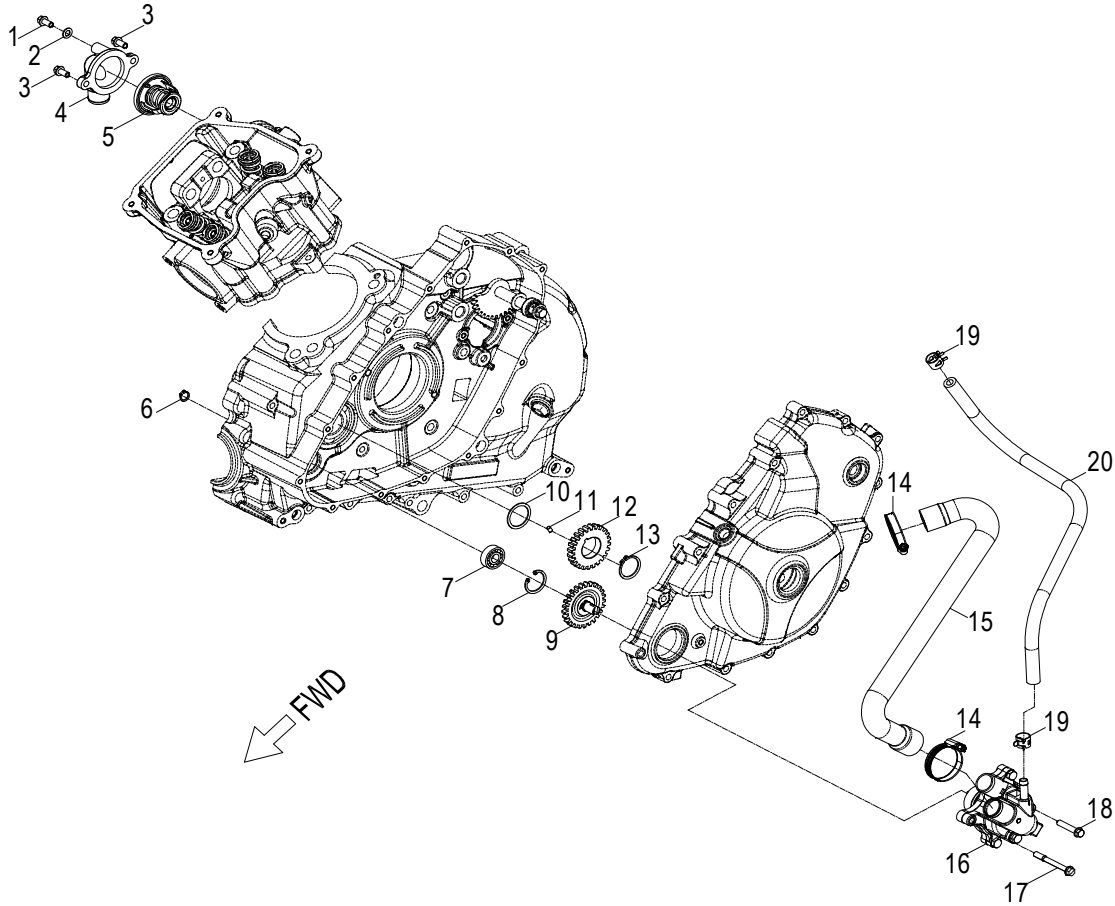

D-7: WATER PUMP

Item	Part Number	Description	Q.ty
1	94101-0612010-00U	Washer	1
2	96000-060128-08C	Bolt	1
3	96000-060168-08C	Bolt	2
4	19315120-000	Flange, Thermosatic	1
5	19300140-000	Bimetal, Thermosatic	1
6	94511-1000S	Clip, Cir	1
7	96100-60000-000C3	Bearing, Ball	1
8	94512-2600R	Clip, Cir	1
9	19330140-000	Gear Comp, Water Pump Driven	1
10	94101-2531010-00K	Washer	1
11	96300-04006	Pin, Shaft	1
12	19322140-000	Gear, Water Pump Drive	1
13	94511-2500S	Clip, Cir	1
14	94520-02032	Strap	2
15	19504120-000	Hose, Water Cap, Radiator	1
16	19210140-000	Asm., Water Pump	1
17	96000-060558-08C	Bolt	1
18	96000-060308-08C	Bolt	1
19	94515-13008	Clamp	2
20	19513120-000	Hose, Thermostat Bypass	1