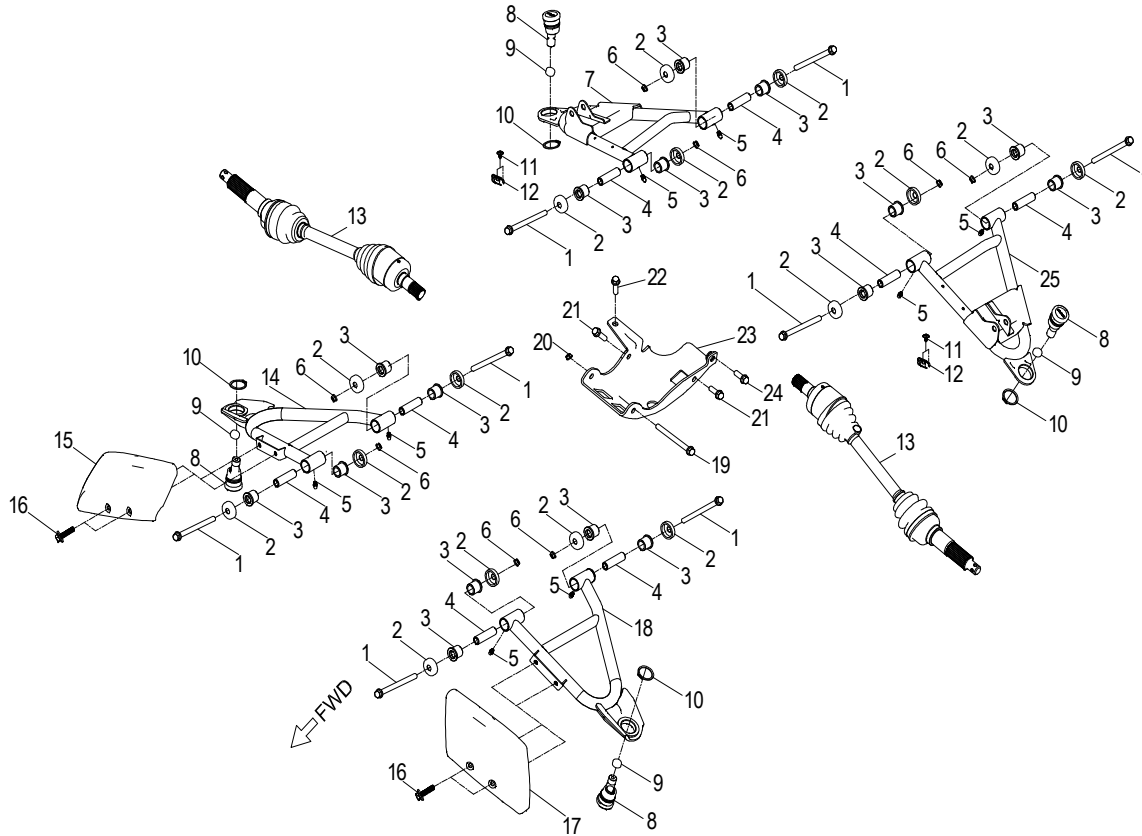

D-20: FRONT SWING ARMS

Item	Part Number	Description	Q.ty
1	96000-100758-OKL	Bolt	8
2	52426156-000	Cap, dustproof	16
3	53135203-000	Bushing	16
4	5314039A-000	Spacer	8
5	51300131-000	Valve, Grease	8
6	94050-10000-00C	Nut	8
7	5304212E-067	A-Arm, Upper, Rh	1
8	52451207-000	Ball Joint	4
9	50423208-000	Boot	4
10	94511-3113S	Clip, Cir	4
11	93903-1050128-00K	Screw	4
12	53005202-000	Retainer, Brake Line, Front	2
13	4207012E-001	Front driving shaft	2
14	5304112E-067	A-Arm, Lower, Rh	1
15	53003202-000	Shield, CV Joint, RH	1
16	96000-060128-10K	Bolt	4
17	53002202-000	Shield, CV Joint, LH	1
18	5314112E-067	A-Arm, Lower, Lh	1
19	96000-101478-00C	Bolt	1
20	90355-10000-14C	Nut	2
21	96000-100258-OKL	Bolt	2
22	96000-100189-0GL	Bolt	1
23	2137212E-000	Holder, Differential	1
24	96000-100208-OKL	Bolt	1
25	5314212E-067	A-Arm, Upper, Lh	1