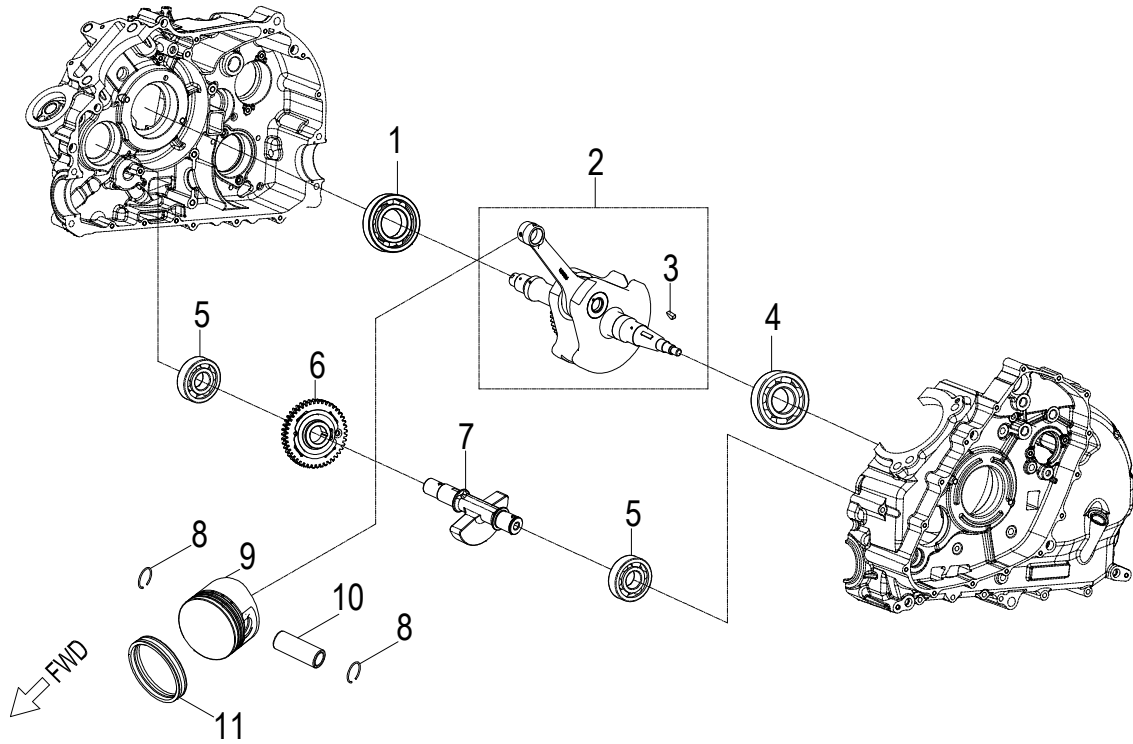

D-2: CRANK SHAFT & PISTON

Item	Part Number	Description	Q.ty
1	96100-62080-000C3	Bearing, Ball	1
2	1300012V-000	Asm., Crankshaft	1
3	90471-19005	(Key, Woodruff)	1
4	96100-TMB30-7CS19	Bearing, Ball	1
5	96100-63050-000C3	Bearing, Ball	2
6	13418140-000	Gear, Balance, Driven	1
7	1342012V-000	Shaft, Balancer	1
8	13115120-000	Clip, Piston Pin	2
9	13100120-000	Piston	1
10	13111120-000	Pin, Piston	1
11	13011120-000	Ring Set, Piston	1