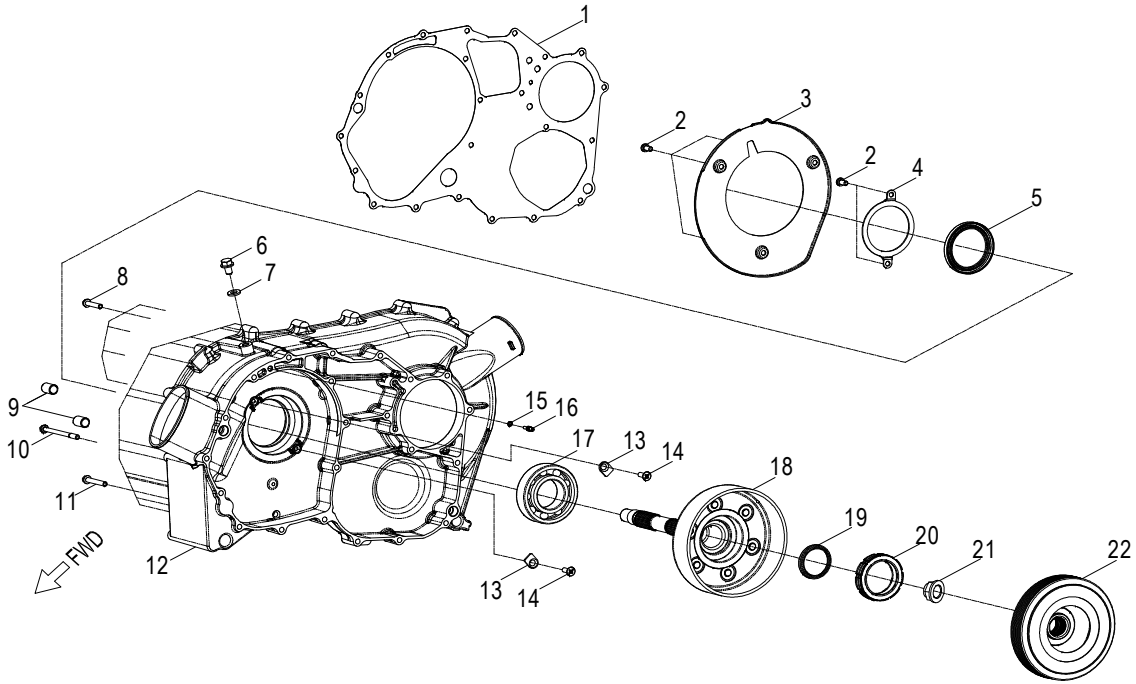

D-9: DRIVE CLUTCH

Item	Part Number	Description	Q.ty
1	11394120-000	Gasket,Clutch Cover	1
2	93500-060128-00C	Bolt	5
3	11339120-000	Wind Guider, Drive Clutch	1
4	22203140-000	Retainer,Fixed Drive Spacer Oil Seal	1
5	96504-547008FKM	Seal, Oil	1
6	96000-080128-12C	Bolt	1
7	94101-0816020-00L	Washer	1
8	96000-060308-08C	Bolt	5
9	94301-13180	Pin, Dowel	2
10	96000-060758-08C	Bolt	1
11	96000-060408-08C	Bolt	16
12	11321120-000	Cover, Clutch	1
13	21211140-000	Retainer,Pri Drive Shaft Bearing,L	2
14	93902-060168-00C	Bolt	2
15	93212-00412	O-Ring	1
16	11231140-000	Jet,Oil Cylinder	1
17	96100-62080-Z00C3	Bearing, Ball	1
18	21110140-000	Housing Comp,Clutch	1
19	96500-384604FKM	Seal, Oil	1
20	22500140-000	Clutch Assy,Drive Oneway	1
21	90356-18000-24C	Nut	1
22	22600140-000	Clutch Assy,Shoe	1