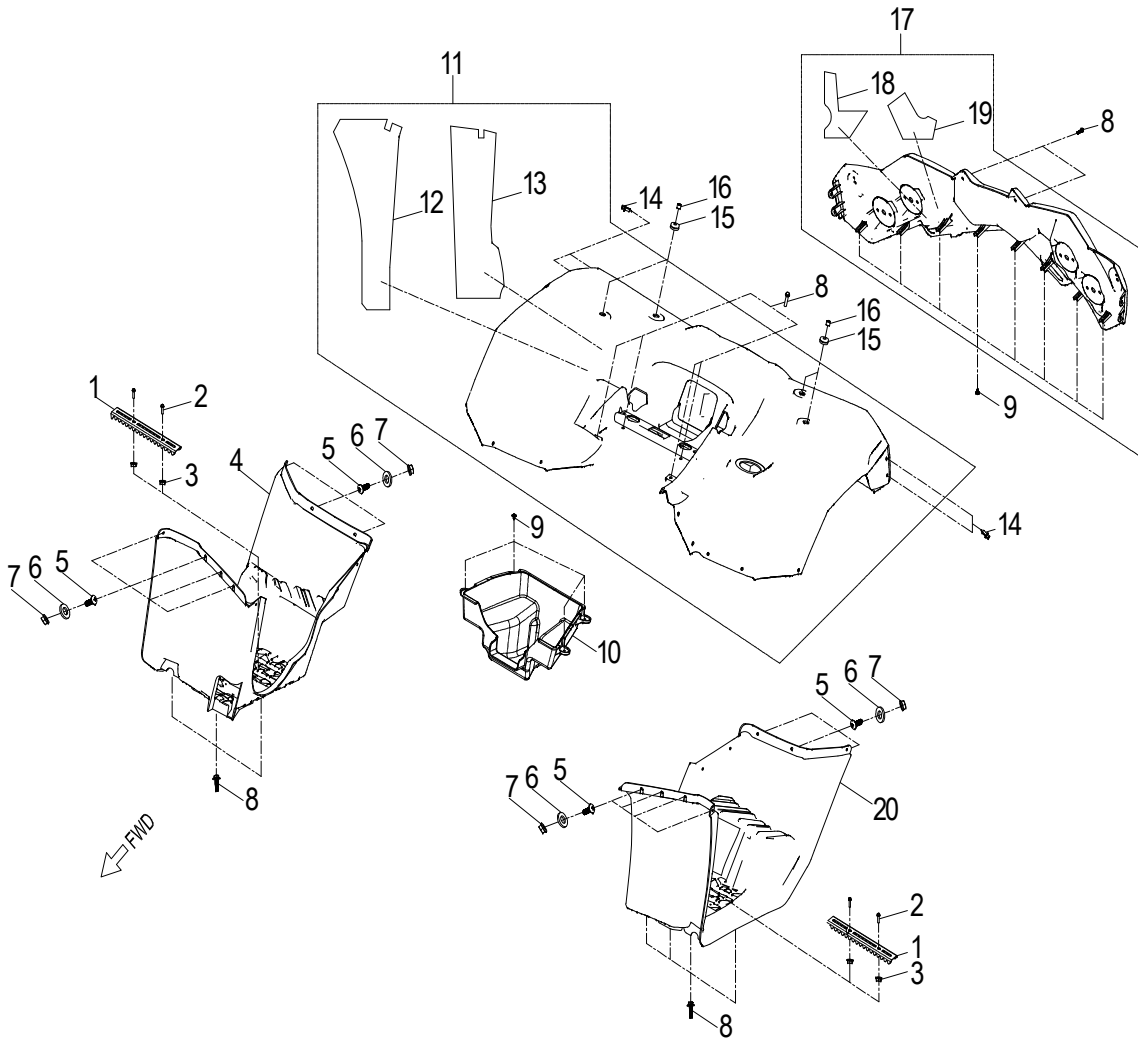

D-22: REAR CAB & FOOTWELLS

Item	Part Number	Description	Q.ty
1	64384203-000	Peg, Foot	2
2	96000-080228-0KL	Bolt	4
3	94050-08000-00K	Nut	4
4	64300221-070	Footwell, RH	1
5	93100-050168-00K	Bolt	14
6	94101-0514010-00K	Washer	14
7	90350-05000-00K	Nut	14
8	93903-1050128-00K	Screw	12
9	96007-060168-00K	Bolt	13
10	77112001-000	Added helmet box cover	1
11	61050229-070	Rear Fender Comp	1
12	18320213-000	Insulator, Silencer	1
13	18320212-000	Insulator, Silencer	1
14	61120153-000	Rivet, Plastic	4
15	17502204-000	Foam	4
16	51311203-000	Spacer	4
17	80468204-000	Shield, Taillight	1
18	18320216-000	Insulator, Silencer	1
19	18320215-000	Insulator, Silencer	1
20	64310221-070	Footwell, LH	1