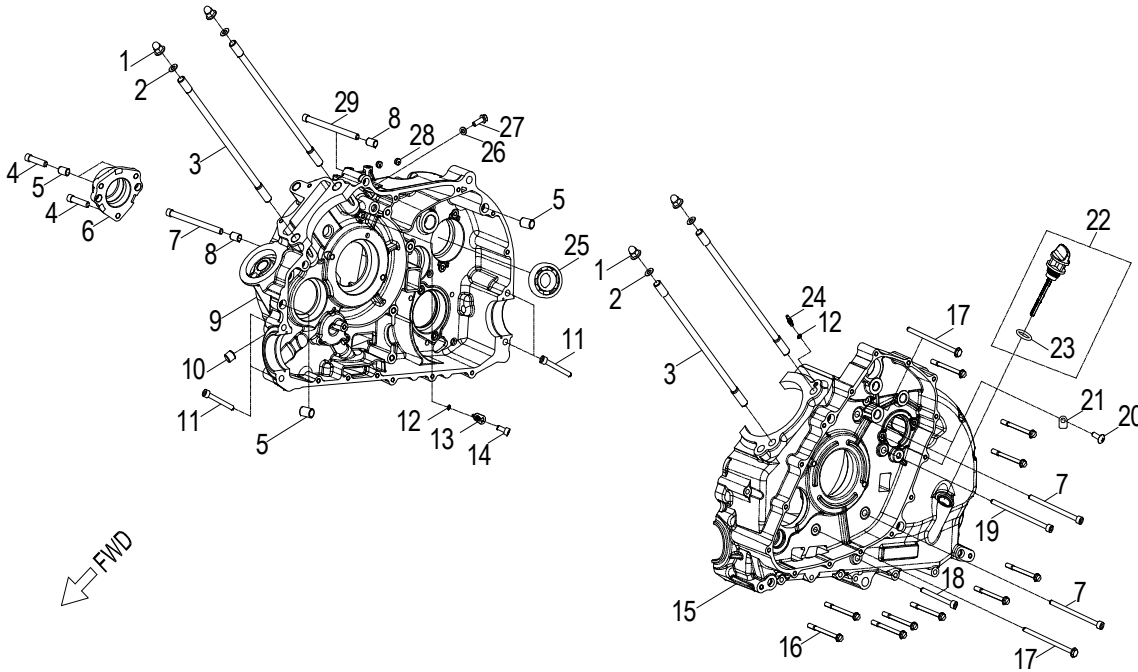

D-3: CRANKCASE

Item	Part Number	Description	Q.ty
1	94050-11000-00C	Nut	4
2	94101-1224025-00K	Washer	4
3	91001-112658-00Z	Stud	4
4	91000-080308-00C	Bolt	3
5	94301-13180	Pin, Dowel	4
6	11355140-000	Derby Cover	1
7	91000-080958-00C	Bolt	3
8	94301-11180	Pin, Dowel	2
9	11100120-000	Asm., Crankcase, RH	1
10	91205-PT0117-00G	Bolt	1
11	91000-080508-00C	Bolt	4
12	93212-00412	O-Ring	2
13	11270140-000	Jet Comp,Piston Oil	1
14	91000-060128-00C	Bolt	1
15	11200120-000	Left Crankcase Comp	1
16	96000-060758-08C	Bolt	10
17	96000-060958-08C	Bolt	2
18	91000-080758-00C	Bolt	1
19	91000-081058-00C	Bolt	1
20	93500-060128-00C	Bolt	2
21	23212140-000	Retainer, Drive Shaft M Bearing	2
22	15650201-000	Gauge, Oil Lever	1
23	93212-01835	O-Ring	1
24	11231140-000	Jet,Oil Cylinder	1
25	96504-415507FKM-R	Seal, Oil	1
26	94101-0816020-00L	Washer	1
27	96000-080128-12C	Bolt	1
28	11280140-000	Jet,T/M Oil	2
29	91000-080858-00C	Bolt	1