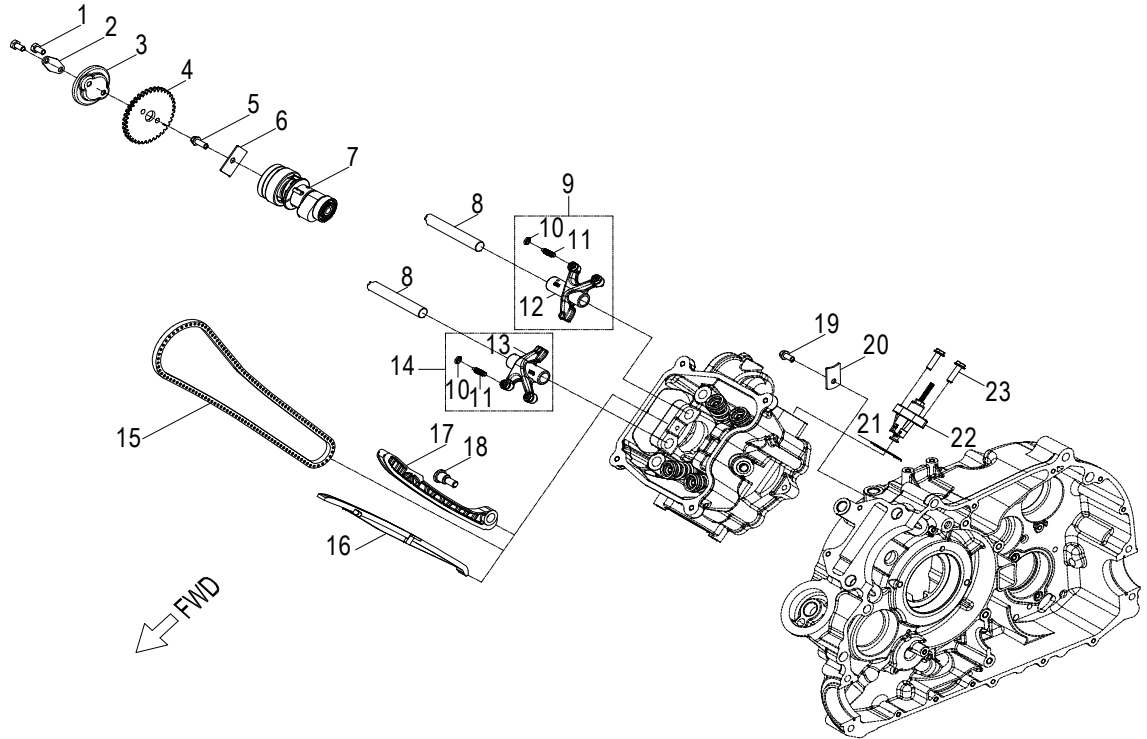

D-2: CRANK SHAFT & PISTON

Item	Part Number	Description	Q.ty
1	96100-62080-000C3	Bearing, Ball	1
2	1300012V-000	Asm., Crankshaft	1
3	90471-19005	(Key, Woodruff)	1
4	96100-TMB30-7CS19	Bearing, Ball	1
5	96100-63050-000C3	Bearing, Ball	2
6	13418140-000	Gear, Balance, Driven	1
7	1342012V-000	Shaft, Balancer	1
8	13115120-000	Clip, Piston Pin	2
9	13100120-000	Piston	1
10	13111120-000	Pin, Piston	1
11	13011120-000	Ring Set, Piston	1

Item	Part Number	Description	Q.ty
1	96000-060258-08C	Bolt	2
2	31200140-000	Asm., Motor, Starter	1
3	28423120-000	Gear, Starter	1
4	28424140-000	Shaft, Starter Motor	1
5	28132140-000	Gear, Starter Idle No.2	1
6	28425140-000	Pin, Starter Idle Gear No.2	1
7	28220140-000	Gear, Starter	1
8	28140140-000	Clutch, Starter Oneway	1
9	91000-080208-00C	Bolt	6

D-5: VALVE CAM

Item	Part Number	Description	Q.ty
1	92000-060128-10C	Bolt	2
2	14107120-000	Washer,Sprocket	1
3	1571112S-000	Cover, Oil Pump	1
4	14108120-000	Sprocket, Camshaft	1
5	96000-060168-08C	Bolt	1
6	1223412S-000	Retainer, Cam	1
7	1440012V-000	Asm., Cam Shaft	1
8	14451120-000	Shaft,Valve Rocker Arm	2
9	14430120-000	Arm Comp,Valve Rocker Intake	1
10	1443369S-000	Nut,Tappet Adjusting	4
11	1443269S-000	Screw,Tappet Adjusting	4
12	14431120-000	Arm, Valve, Rocker	1
13	14441120-000	Arm,Valve Rocker Exhaust	1
14	14440120-000	Arm Comp,Valve Rocker Exhaust	1
15	1440112V-000	Chain, Cam	1
16	1450012V-000	Guide, Cam Chain, LH	1
17	14550120-000	Guide, Cam Chain, RH	1
18	14535120-000	Pivot, Guide	1
19	96000-060128-08C	Bolt	1
20	1111612S-000	Retainer, Chain	1
21	14523119-002	Gasket, Tensioner	1
22	1452150N-000	Tensioner	1
23	96000-060228-14C	Bolt	2