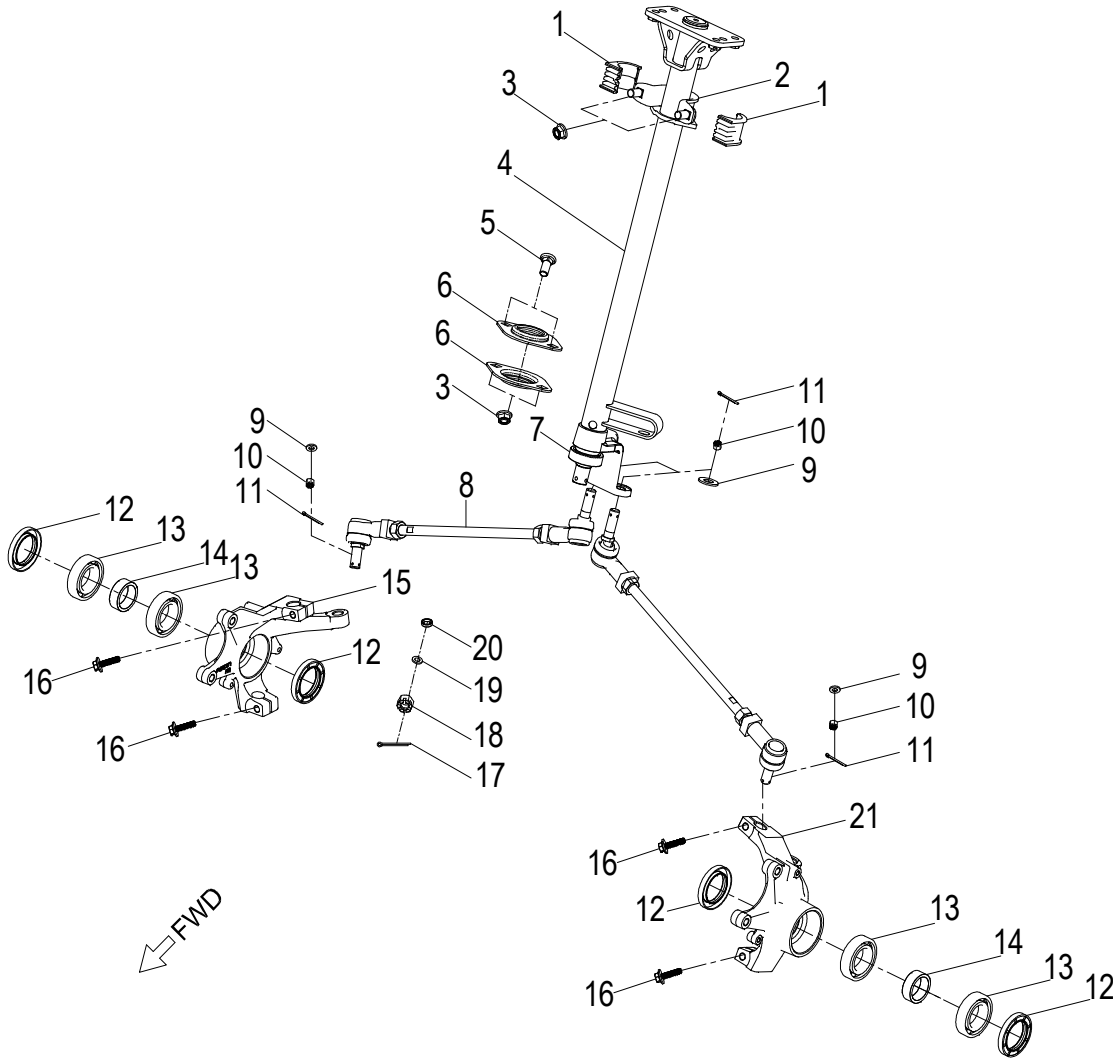

D-31: STEERING

Item	Part Number	Description	Q.ty
1	5122039A-000	Sleeve, Steering Shaft	2
2	5349039A-000	Steering Shaft Fix Comp	1
3	90355-10000-14C	Nut	4
4	5110712E-067	Shaft, Steering	1
5	95021-100228-00C	Bolt, Carriage	2
6	5111139A-000	Flangette	2
7	0490004-000	Bearing, Ball	1
8	5341012E-000	Asm., Tie Rod	2
9	94101-1225020-00C	Washer	4
10	90351-12000-00C	Nut, Lock	4
11	94201-23250	Pin, Cotter	4
12	96500-385507A7271	Seal, Oil	4
13	96100-60060-LLU00	Bearing, Ball	4
14	44315202-000	Spacer	2
15	51320211-001	Knuckle, RH	1
16	96000-08033B-OKL	Bolt	4
17	94201-32320	Pin, Cotter	1
18	90353-18000-00C	Shaft, Prob	1
19	94121-1835200-000	Washer	1
20	4431339A-000	Spacer	1
21	51310211-001	Knuckle, LH	1