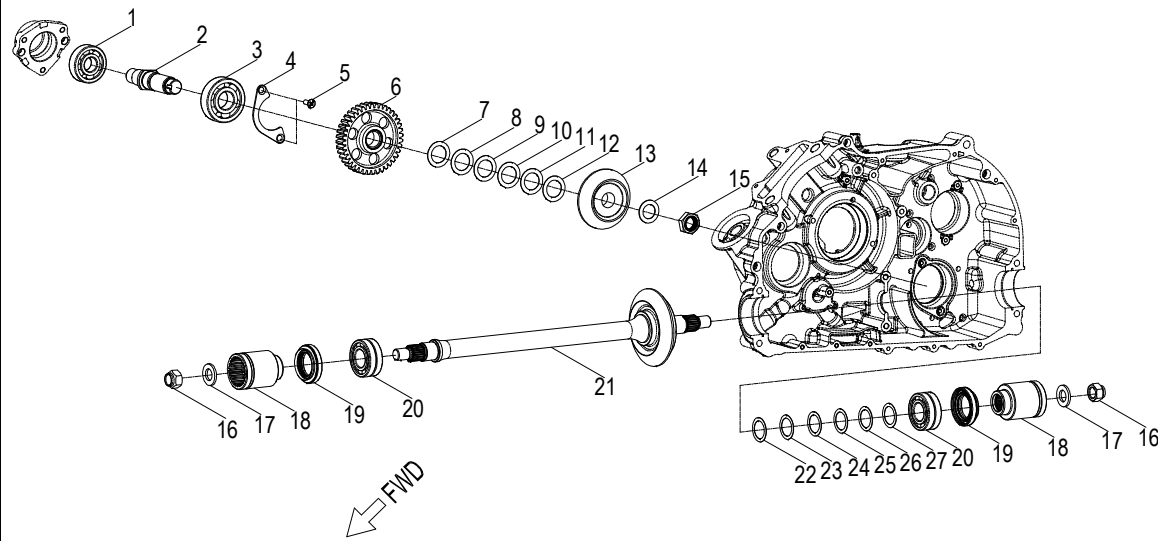

D-12: FRONT DRIVE SHAFT

Item	Part Number	Description	Q.ty
1	96100-63040-000C3	Bearing, Ball	1
2	23511140-000	Shaft,Sub T/M Output	1
3	96100-63050-000C3	Bearing, Ball	1
4	23501140-000	Retainer,Output Shaft Bearing	1
5	93902-060168-00C	Bolt	2
6	2352112S-000	Gear,Sub T/M Driven	1
7	94105-2436025-000	Adjusting wahser	1
8	94105-2436030-000	Adjusting wahser	1
9	94105-2436035-000	Adjusting wahser	1
10	94105-2436040-000	Adjusting wahser	1
11	94105-2436045-000	Adjusting wahser	1
12	94105-2436050-000	Adjusting wahser	1
13	23531140-000	Gear,Secondary Drive Bevel	1
14	94101-2032010-000	Washer	1
15	94001-20027-000	Nut	1
16	90356-16000-22C	Nut	2
17	94108-1630030-00C	Washer	2
18	23623120-000	Spacer, Driven shaft	2
19	96503-345209ACM	Seal, Oil	2
20	96100-52050-000C3	Bearing, Ball	2
21	23620120-000	Shaft Comp,Secondary Driven Rear	1
22	94105-2534030-000	Adjusting wahser	1
23	94105-2534035-000	Adjusting wahser	1
24	94105-2534040-000	Adjusting wahser	1
25	94105-2534045-000	Adjusting wahser	1
26	94105-2534050-000	Adjusting wahser	1
27	94105-2534025-000	Adjusting wahser	1