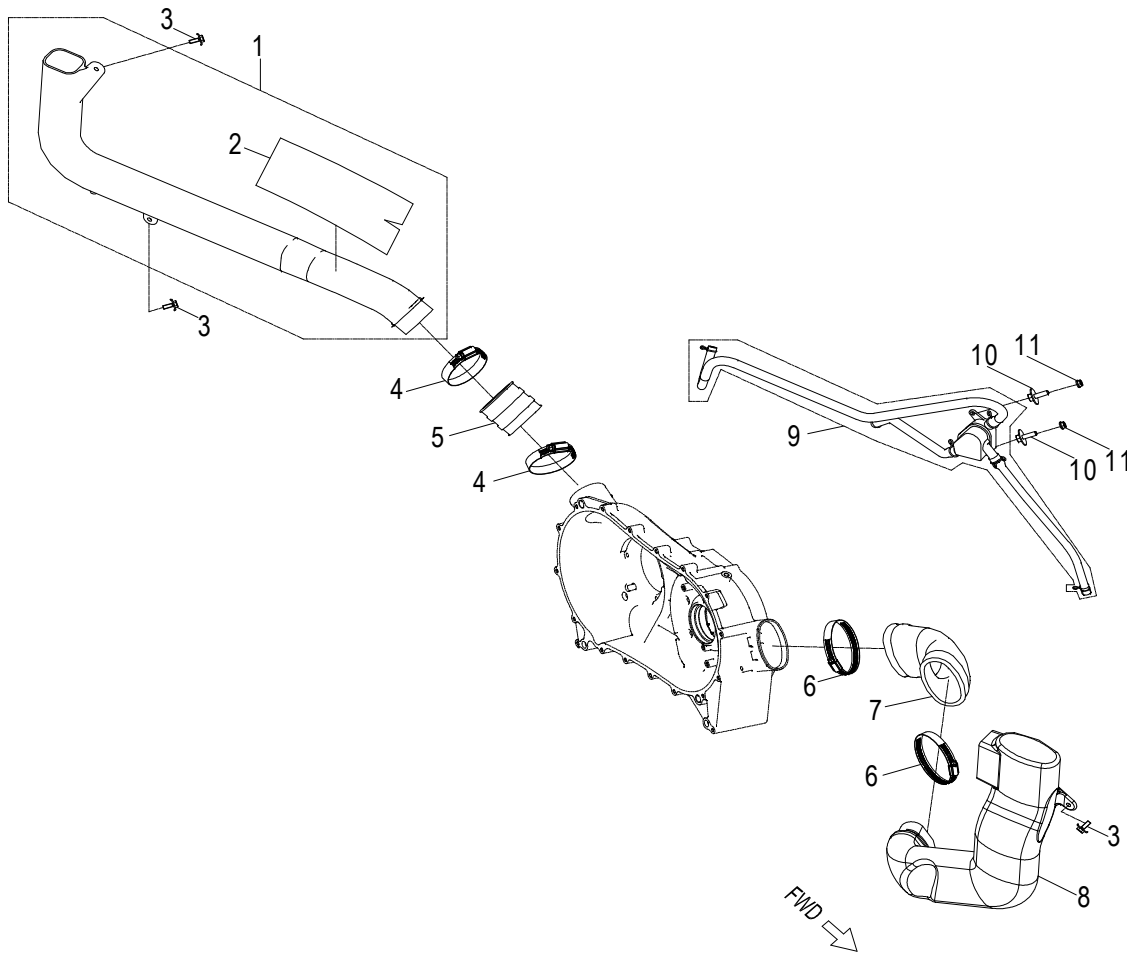

D-15: INLET/OUTLET CVT DUCTS

Item	Part Number	Description	Q.ty
1	1726012E-000	Duct, Outlet w/ Insulator	1
2	18320214-000	Insulator, Silencer	1
3	92003-060168-00K	Bolt	3
4	94520-05776	Strap	2
5	17269207-000	Boot, Duct	1
6	94520-06795	Strap	2
7	1726912E-001	Boot, Duct	1
8	1725512E-000	Duct, Inlet	1
9	1738012E-000	Oil Separator Comp	1
10	96007-060168-00K	Bolt	2
11	94050-06000-00C	Nut	2