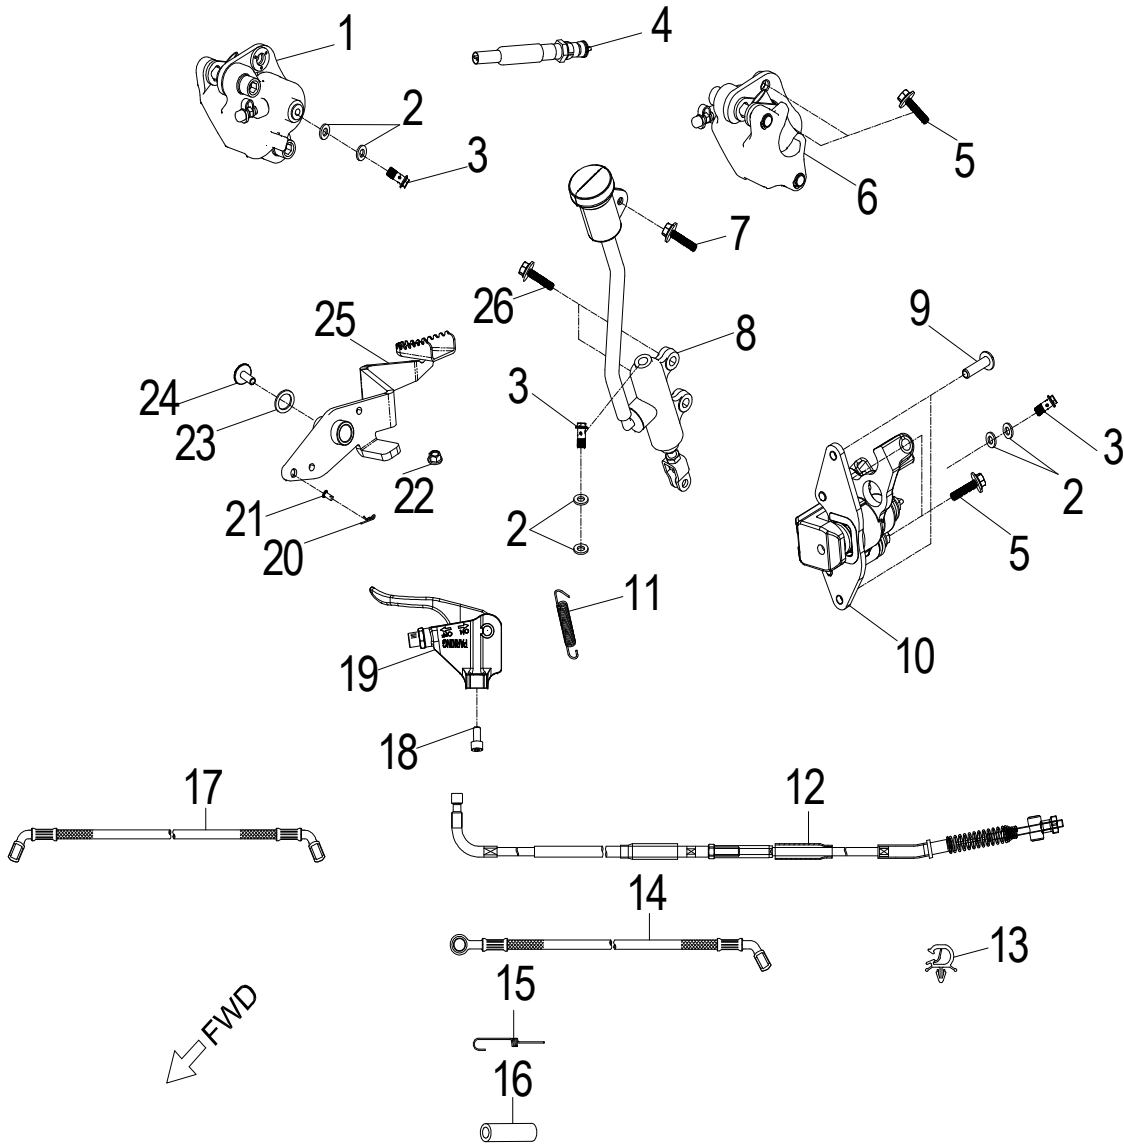

D-29: REAR BRAKE SYSTEM

Item	Part Number	Description	Q.ty
1	45002214-946	Asm., Caliper, RH	1
2	94101-1015012-00U	Washer	6
3	45456111-000	Bolt, Banjo	3
4	34916201-000	Switch, Brake	1
5	96000-100258-0KL	Bolt	4
6	45000214-946	Asm., Caliper, Rear	1
7	96000-060168-10K	Bolt	1
8	4350012E-000	Asm., Master Cylinder	1
9	96000-080308-0KL	Bolt	2
10	43200205-000	Asm., Caliper, Parking Brake	1
11	43421214-000	Spring	1
12	3870612E-000	Cable, Parking Brake	1
13	89753201-000	Strap, Oil Hose	6
14	45449227-000	Hose, Rear Brake, Lower	2
15	43422202-000	Spring, Switch	1
16	15312208-000	Sleeve, fuel hose	1
17	4544912E-000	Hose, Front Brake, Lower	1
18	91000-060208-00K	Bolt	2
19	3871012E-000	Lever, Parking Brake	1
20	94203-12200	Cotter Pin	1
21	94302-07018	Shaft, Filler Cover	1
22	94050-06000-00C	Nut	1
23	94101-1420015-0AL	Washer	1
24	92005-060168-00K	Bolt	1
25	4345612E-000	Pedal, Brake	1
26	96000-080228-0KL	Bolt	2