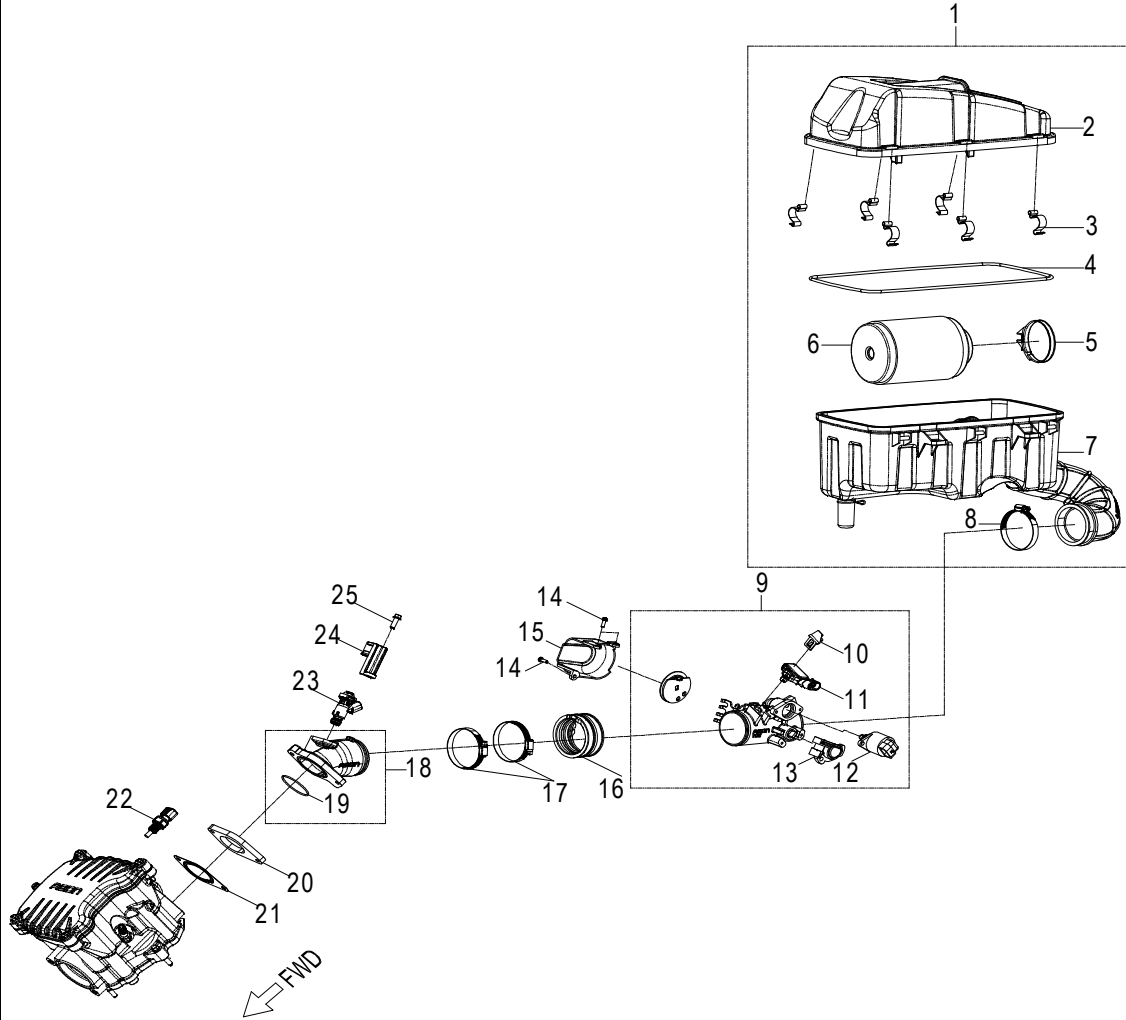

D-8: ELECTRIC FUEL INJECTION

Item	Part Number	Description	Q.ty
1	1720012E-000	Asm., Cleaner, Air	1
2	1720712E-000	Cover, Air Cleaner	1
3	1720839A-000	Clip	6
4	3371612E-000	Gasket	1
5	89669221-000	Strap	1
6	1720512E-000	Filter, Air Cleaner	1
7	1721812E-000	Housing, Air Cleaner	1
8	89669230-000	Strap	1
9	16200120-000	Asm., Throttle Body	1
10	1623222R-000	Mount, T-Map	1
11	1623122R-000	Sensor, T-Map	1
12	1624050S-000	Valve, Idle Air Controller, IAC	1
13	5391622R-000	Sensor, TPS	1
14	93501-040128-00C	Bolt	3
15	16144120-000	Cover, Throttle	1
16	16146120-000	Adapter, Carburetor	1
17	94520-05070	Strap	2
18	17100120-000	Asm., Manifold, Intake	1
19	17103120-000	Gasket, Manifld Intake	1
20	17112120-000	Insulator, Cylinder head	1
21	17113120-000	Gasket, Manifold	1
22	5393036I-000	Sensor, Water Temperature	1
23	16210120-000	Fuel Injector	1
24	1621622R-000	Adaptor, Fuel Injector	1
25	96000-060168-08C	Bolt	1