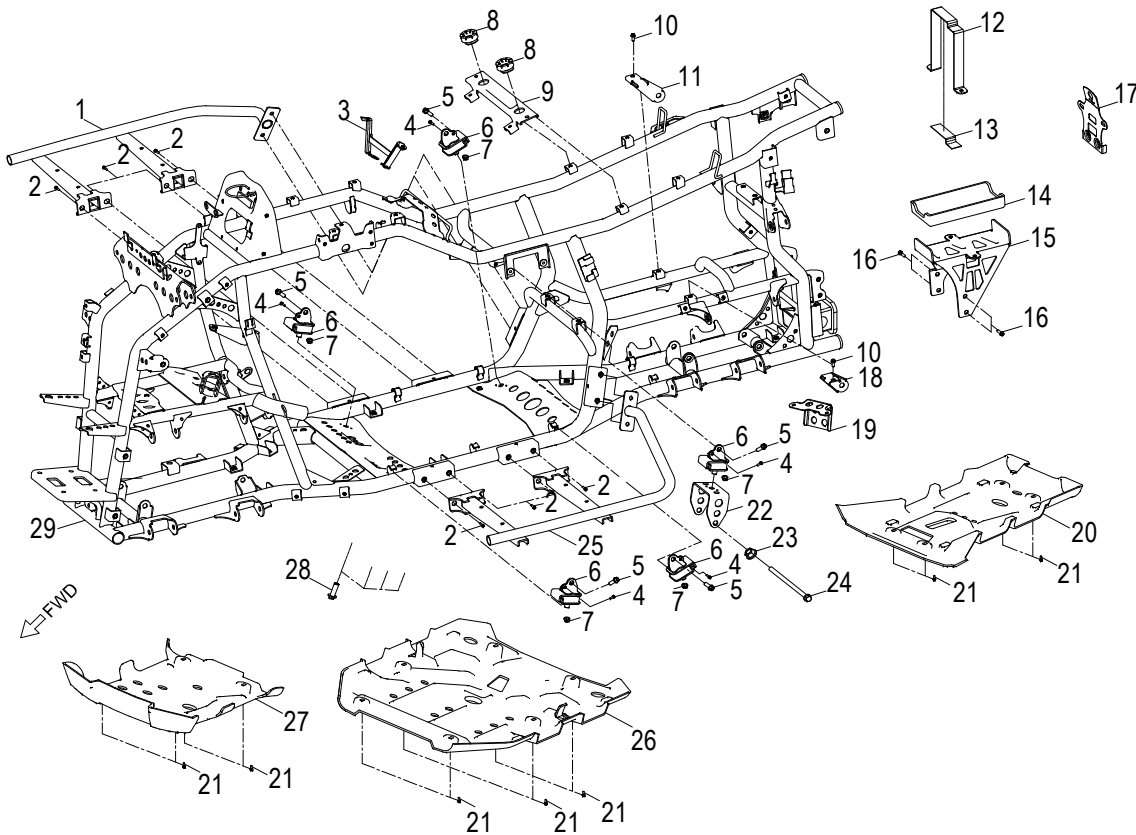

D-17: FRAME BODY

Item	Part Number	Description	Q.ty
1	5110512E-000	Bracket, Footwell, RH	1
2	96000-100138-0KL	Bolt	12
3	8350912E-000	Bracket, Panel	1
4	96000-060168-0KL	Bolt	9
5	96000-100208-0KL	Bolt	1
6	5030012E-000	Mount, Engine	5
7	94053-10000-00K	Nut	5
8	77220131-000	Rubber, Seat	2
9	5014012E-000	Rear,Fenderfixed Plate	1
10	96007-060168-00K	Bolt	12
11	2138712E-000	Bracket, Differential(Right)	1
12	3150212E-000	Sensor, Fuel	1
13	17502224-000	Foam	1
14	3151012E-000	Foam	1
15	31503001-000	Boot, Shift Arm	1
16	96000-080168-0KL	Bolt	6
17	8011612E-000	License Bracket	1
18	2138812E-000	Bracket, Differential(Left)	1
19	17514003-000	Fuel tank support	1
20	50106206-000	Shield, Chassis	1
21	96007-060168-00K	Bolt	14
22	50361201-000	Bracket, Engine Mounting	1
23	94050-10000-00C	Nut	1
24	96000-101008-00K	Bolt	1
25	5112012E-000	Bracket, Footwell, LH	1
26	50106205-000	Shield, Chassis	1
27	50106204-000	Shield, Chassis	1
28	96000-100308-0BL	Bolt	4
29	50100381-067	Asm., Frame	1