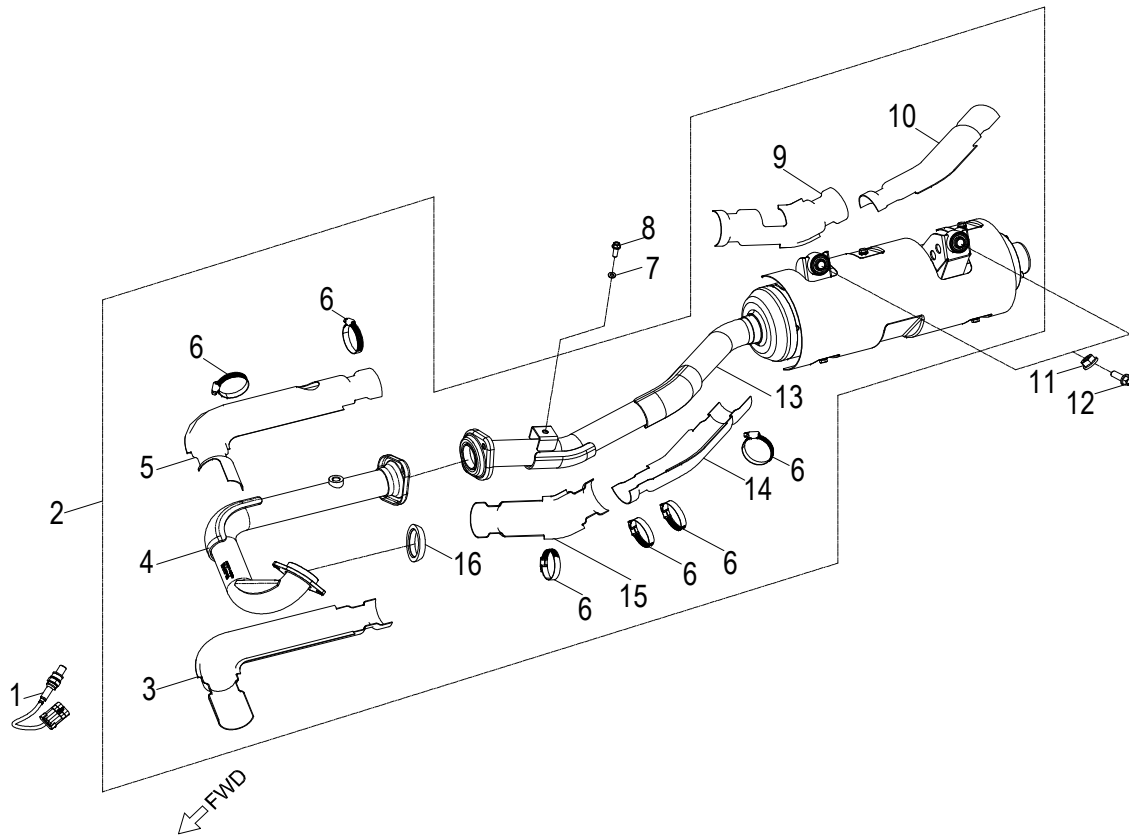

D-16: EXHAUST PIPE

Item	Part Number	Description	Q.ty
1	1833022R-000	Sensor, O2	1
2	18300319-000	Asm., Exhaust Pipe	1
3	18308001-000	Shield, front Pipe, Exhaust	1
4	1829912E-000	Pipe, Exhaust, Front	1
5	18308002-000	Shield, front Pipe, Exhaust	1
6	94520-04064	Strap	6
7	94101-0822020-00K	Washer	1
8	96000-080188-0KL	Bolt	1
9	18309002-000	Shield, Exhaust Pipe(Middle-B)	1
10	18311001-000	Shield, Silencer	1
11	94001-08000-12C	Nut	2
12	96000-100358-0KL	Bolt	2
13	1829812E-000	Silencer	1
14	18311002-000	Shield, Silencer	1
15	18309001-000	Shield, Exhaust Pipe(Middle-A)	1
16	94104-5338054-000	Gasket	1