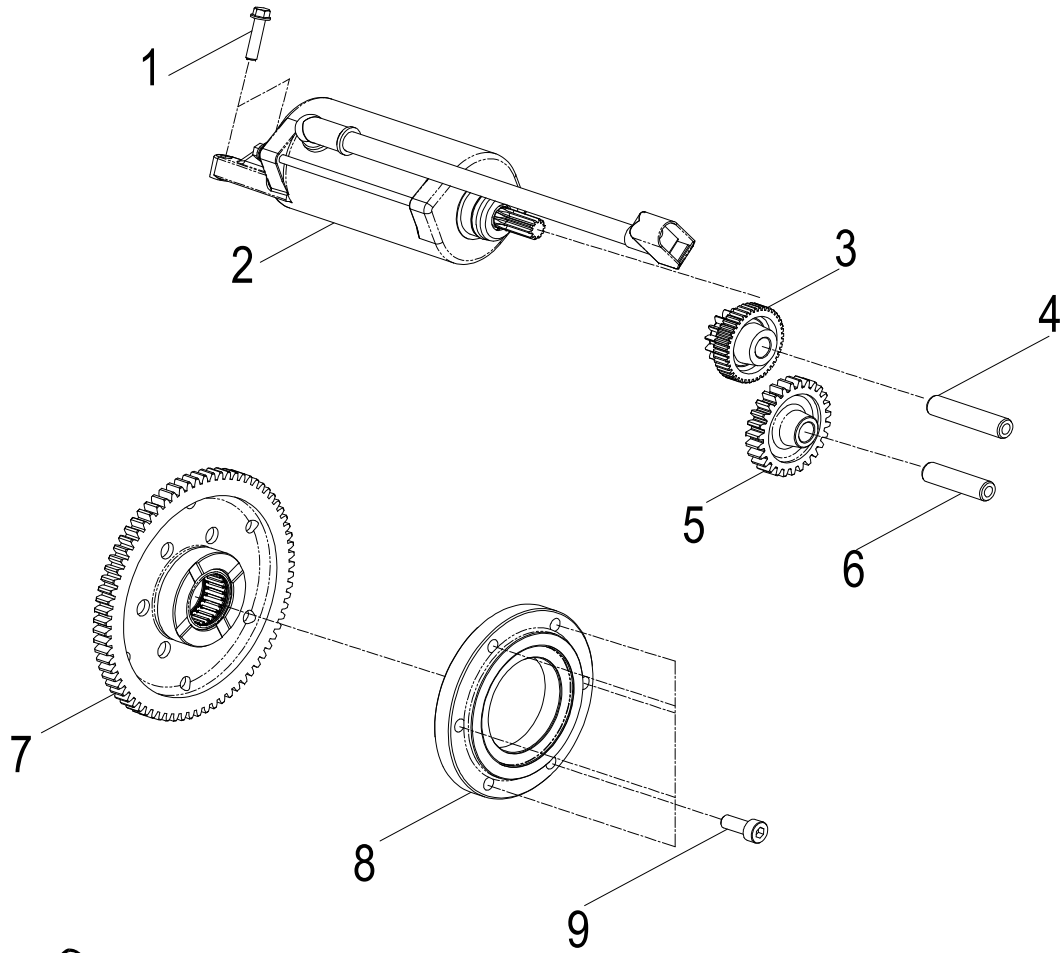

Item	Part Number	Description	Q.ty
1	96000-060258-08C	Bolt	2
2	31200140-000	Asm., Motor, Starter	1
3	28423120-000	Gear, Starter	1
4	28424140-000	Shaft, Starter Motor	1
5	28132140-000	Gear, Starter Idle No.2	1
6	28425140-000	Pin, Starter Idle Gear No.2	1
7	28220140-000	Gear, Starter	1
8	28140140-000	Clutch, Starter Oneway	1
9	91000-080208-00C	Bolt	6