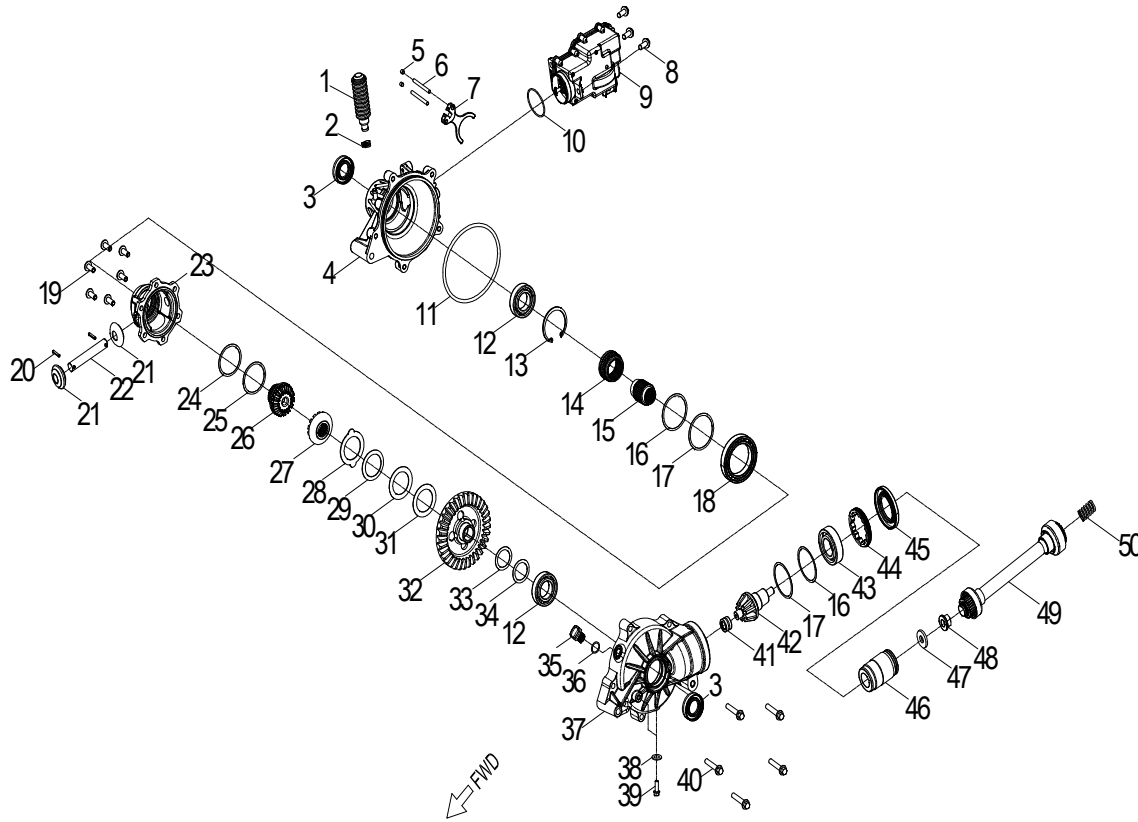

D-37: FRONT DIFFERENTIAL GEAR CASE

Item	Part Number	Description	Q.ty
41	96200-142213	Bearing, Needle	1
42	4231012E-000	Gear, Pinion	1
43	96100-62060-00000	Bearing, Ball	1
44	90204-65000-000	Nut	1
45	96500-457208NBR	Seal, Oil	1
46	4231512E-000	Spacer, Hub	1
47	94101-1230040-00C	Washer	1
48	90355-12000-19K	Nut	1
49	52437219-001	Prop Shaft, Rear	1
50	4054112E-000	Spring	1