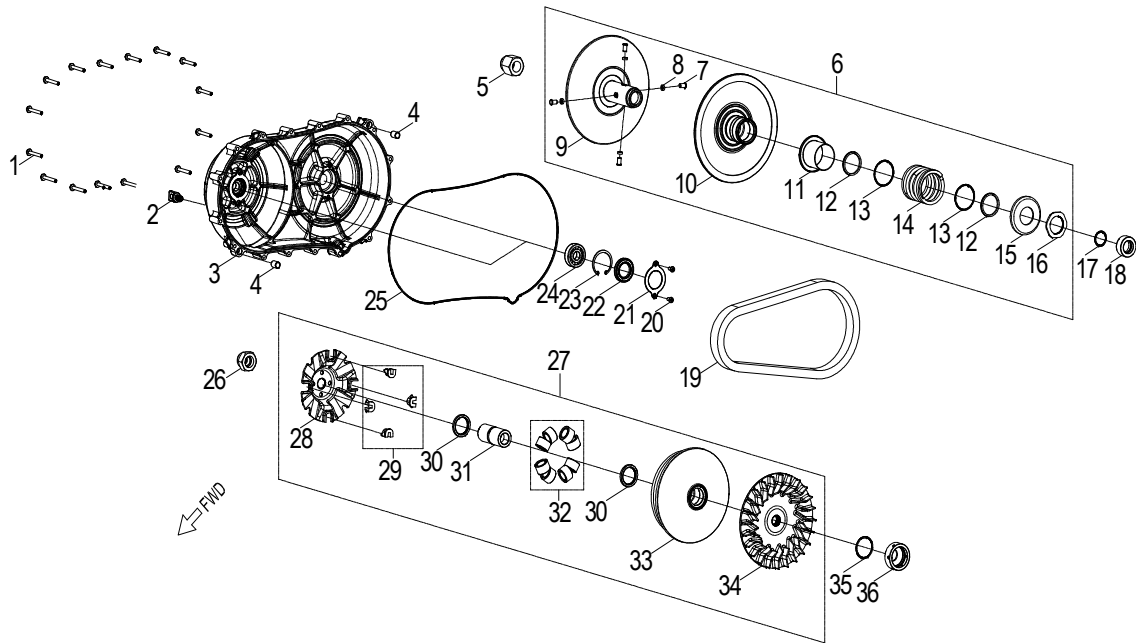

D-10: DRIVE CLUTCH

Item	Part Number	Description	Q.ty
1	96000-060508-08C	Bolt	16
2	11353201-000	Drain plug	1
3	11335120-000	Crankcase Cover, Rh	1
4	94301-13180	Pin, Dowel	2
5	22105140-000	Nut, Driven	1
6	22000140-000	Asm., Driven Clutch	1
7	23225140-000	Pin, Guide	4
8	23226140-000	Roller, Guide	4
9	23200140-000	Sheave, Driven	1
10	23220140-000	Sheave, Moveable	1
11	23239120-000	Seal, Collor	1
12	96500-505804 NBR	Seal, Oil	2
13	93210-05819	O-Ring	2
14	23233140-000	Spring, Clutch	1
15	22350140-000	Plate, Drive, Inner	1
16	23136140-000	Nut, Spring	1
17	93212-02624	O-Ring	1
18	23137140-000	Spacer,Fixed Driven Face	1
19	2310012S-000	Belt, Driven	1
20	93500-060128-00C	Bolt	4
21	21212140-000	Retainer,Pri Drive Shaft Brg Oil Seal	2
22	96504-304807FKM	Seal, Oil	2
23	94512-4800R	Clip, Cir	2
24	96100-63030-000C3	Bearing, Ball	2
25	11392120-000	Seal	1
26	2210514S-000	Nut, Driven	1
27	22103140-000	Asm., Sliding	1
28	22131140-000	Plate, Sheave	1
29	22133140-000	Bushing, Slider	1
30	96500-354204NBR	Seal, Oil	2
31	22106140-000	Bushing, Sheave	1
32	22120140-000	Roller	1
33	22110140-000	Wheel, Slot, Sliding, Primary	1
34	22102140-000	Sheave, moveable	1
35	93212-04024	O-Ring	1
36	22201120-000	Spacer,Fixed Drive L	1