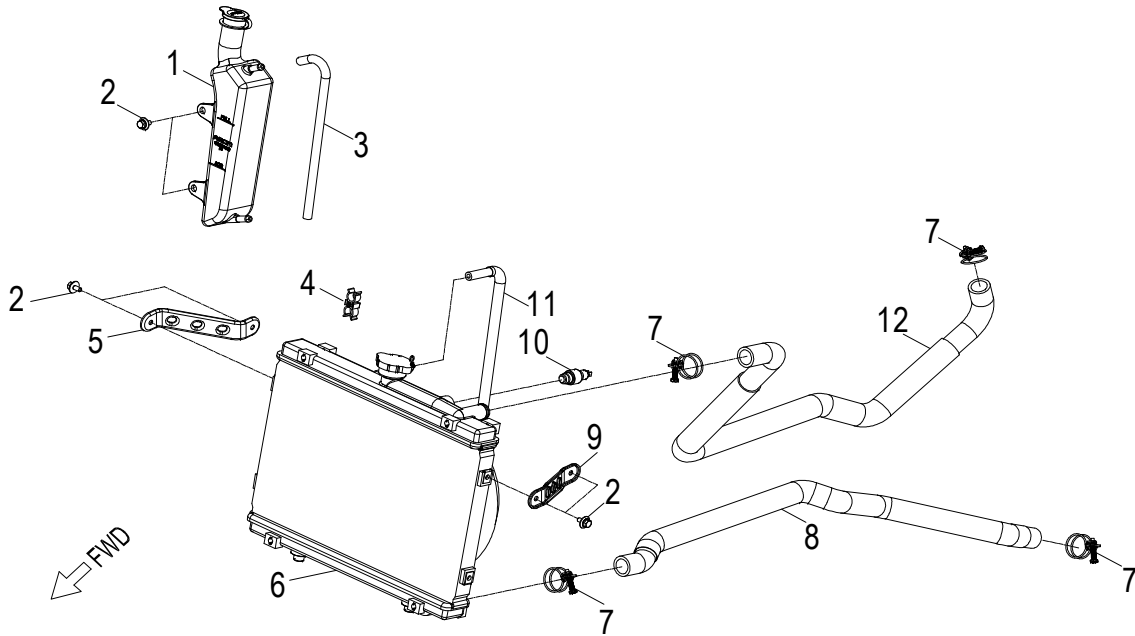

D-14: RADIATOR

Item	Part Number	Description	Q.ty
1	19100202-000	Asm., Expansion Tank	1
2	96007-060148-00K	Bolt	6
3	16109208-000	Drain Tube	1
4	89753211-000	Strap, Oil Hose	1
5	50189203-000	Bracket, Radiator(Right)	1
6	1901012E-000	Asm., Radiator	1
7	1922212E-000	Clamp	4
8	1950212E-000	Hose	1
9	50189204-000	Bracket, Radiator(Left)	1
10	1932051T-000	Asm., Switch, Thermostatic	1
11	1950612E-000	Hose, Inlet, Expansion Tank	1
12	1950112E-000	Hose, Outlet, Radiator	1