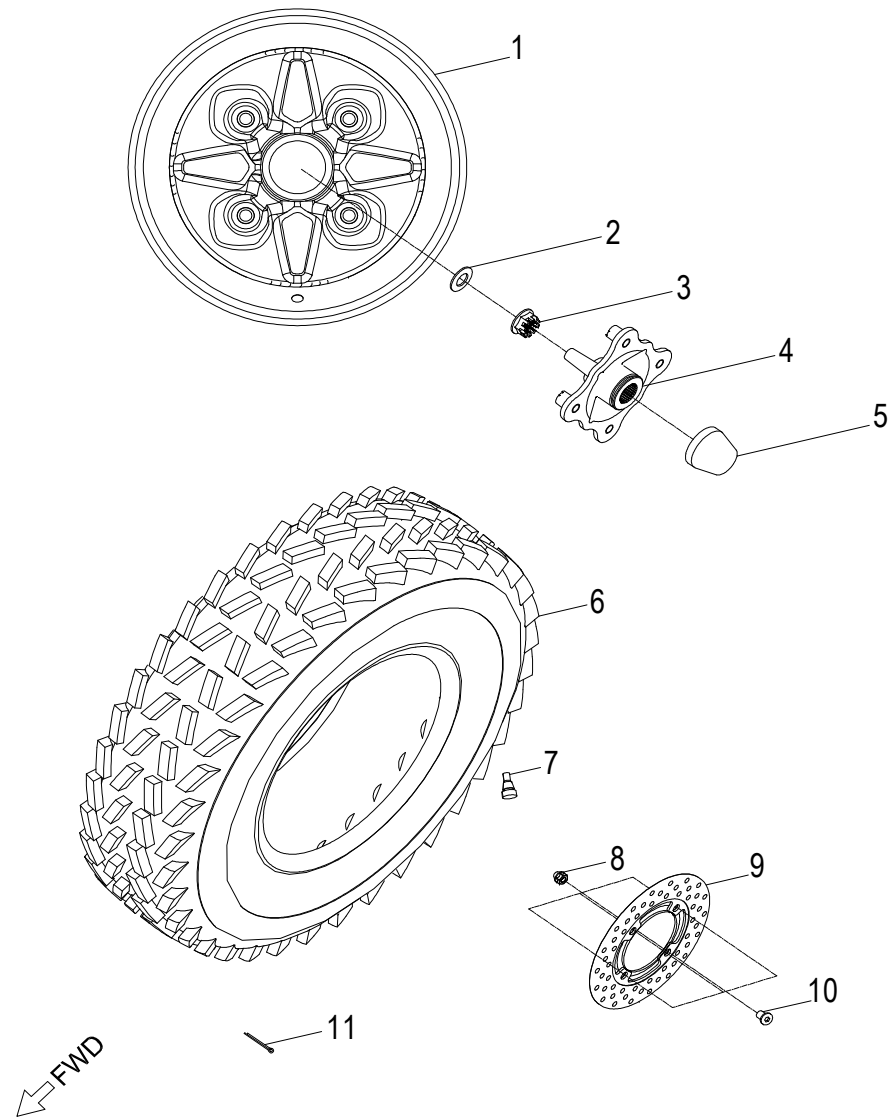

D-26A: FRONT WHEELS (BASIC OPTION)

Item	Part Number	Description	Q.ty
1	42701223-067	Rim	2
2	94121-1835200-000	Washer	2
3	90352-18000-00C	Nut	2
4	42010215-067	Wheel Hub	2
5	4273039A-000	Cap, Hub	2
6	42612270-000	Tire	2
7	42616201-000	Valve, Rim	2
8	95112-10000-00B	Nut	8
9	45010203-000	Plate, Front Brake, LH	2
10	45016131-00K	Bolt	8
11	94201-32320	Pin, Cotter	2