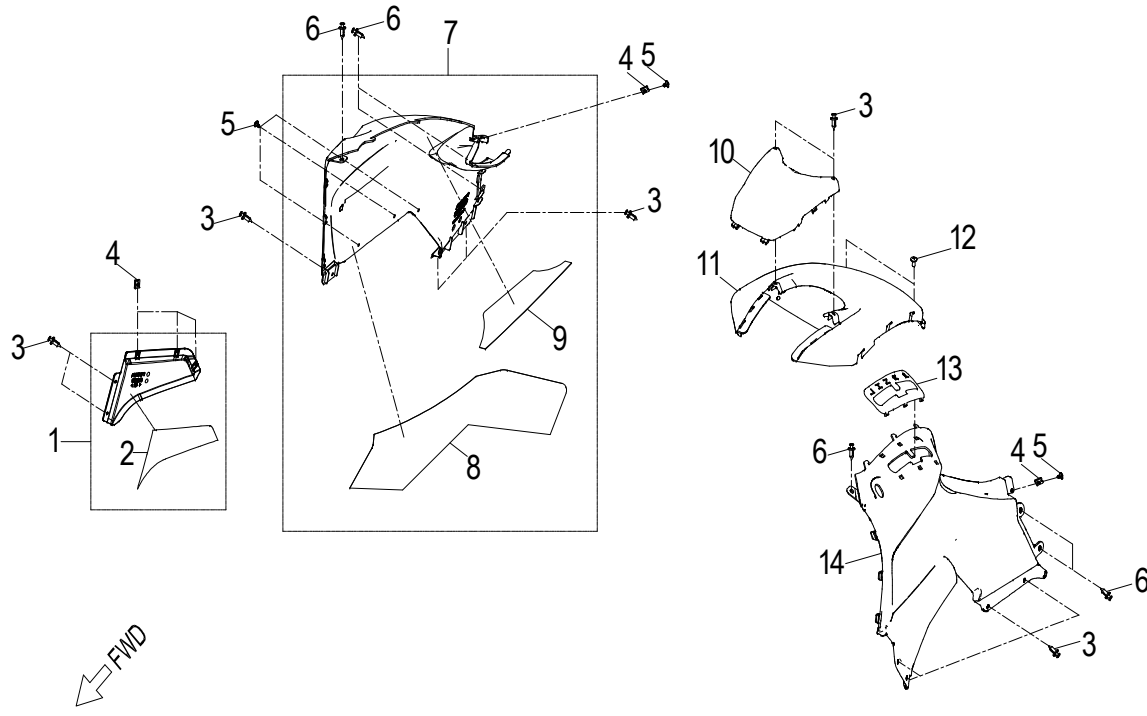

D-23: BODY CABS

Item	Part Number	Description	Q.ty
1	18329010-070	Asm., Shield w/ Insulator	1
2	18320219-000	Insulator, Silencer	1
3	61120153-000	Rivet, Plastic	11
4	61121203-00B	Nut-U	5
5	93100-050128-00K	Bolt	5
6	7661855	Rivet, Plastic	6
7	83534220-070	Panel, Side, RH w/ Insulator	1
8	18320217-000	Insulator, Silencer	1
9	18320218-000	Insulator, Silencer	1
10	61150206-070	Cover, Front, Metallic	1
11	17228001-070	Cover, Air cleaner(Black)	1
12	93800-060168-00K	Bolt	2
13	21367001-000	Indicator, Shifter	1
14	83600220-070	Panel, Side, LH	1