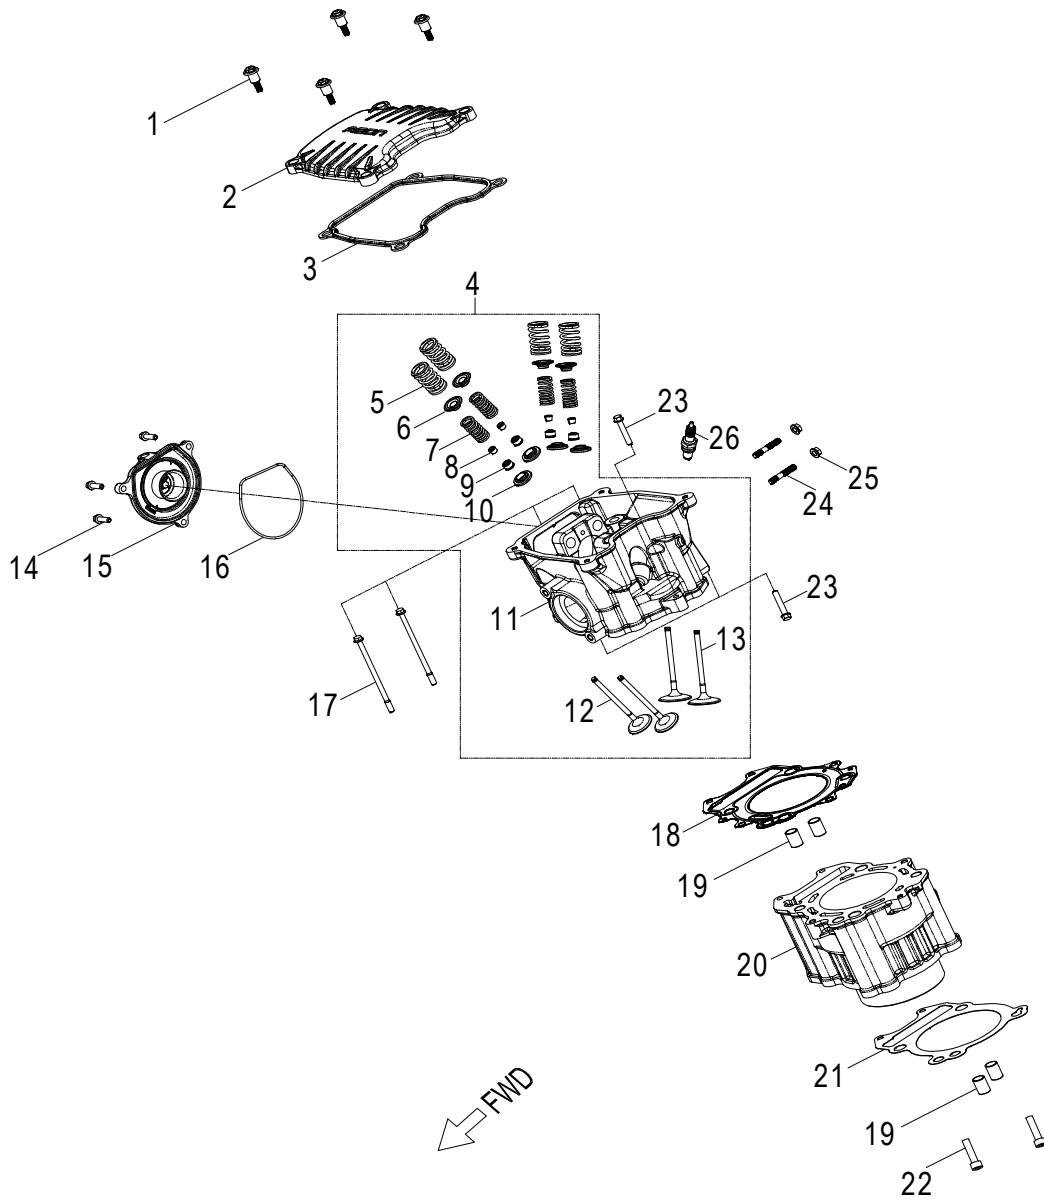

D-1: CYLINDER

Item	Part Number	Description	Q.ty
1	8922012S-000	Bolt	4
2	12309120-000	Cover, Cylinder Head	1
3	12391120-000	Gasket , Head Cover	1
4	1220012V-000	Asm., Cylinder Head	1
5	14751120-000	Spring, Valve, Outer	4
6	1477112V-000	Retainer, Valve, Spring	4
7	14761120-000	Spring, Valve, Inner	4
8	1478169S-000	Clip, Retainer	8
9	1220962B-000	Seal, Valve	4
10	1477512V-000	Seat, Valve, Spring, Outer	4
11	1220112V-000	Head, Cylinder	1
12	1472112V-000	Valve, Exhaust	2
13	1471112V-000	Valve, Intake	2
14	96000-060188-08C	Bolt	3
15	1233112S-000	Cover, Head , RH	1
16	12332120-000	Gasket, Cam Cover	1
17	96000-061358-08C	Bolt	2
18	12250120-000	Gasket Set	1
19	94301-14200	Pin, Dowel	4
20	1210012V-000	Cylinder	1
21	1219112S-000	Gasket, Cylinder	1
22	91000-060358-00K	Bolt	2
23	96000-060358-08C	Bolt	3
24	91001-060458-00C	Stud	2
25	94050-06000-00C	Nut	2
26	9807650N-000	Plug, Spark	1