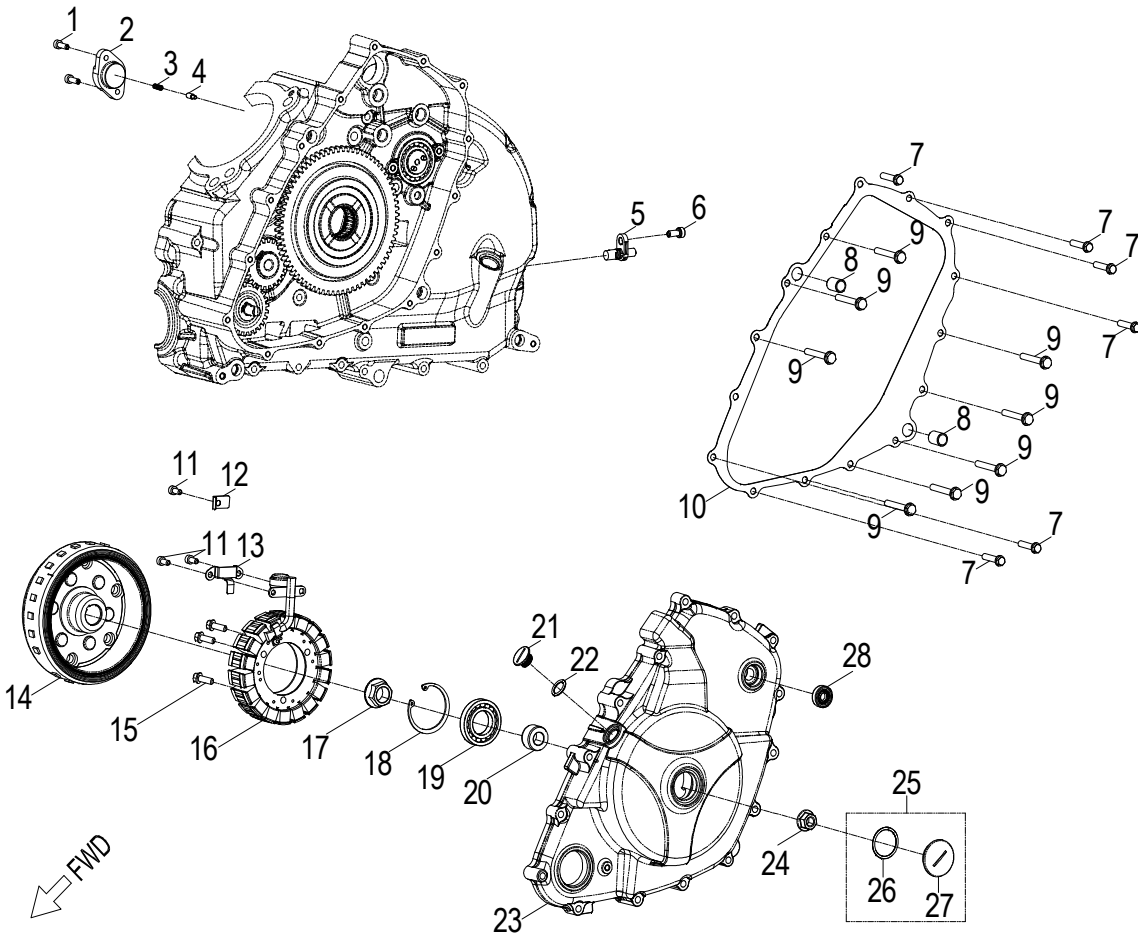

D-13: GENERATOR

Item	Part Number	Description	Q.ty
1	91000-050168-00K	Bolt	2
2	31300140-000	Switch Assy,Gear Shift	1
3	24253140-000	Spring, Drum Sensor	1
4	24252140-000	Roller, Drum Sensor	1
5	3121036N-000	Sensor Comp,Speed	1
6	91000-060148-00C	Bolt	1
7	96000-060308-08C	Bolt	6
8	94301-13180	Pin, Dowel	2
9	96000-060458-08C	Bolt	8
10	11362140-000	Gasket,Magneto Cover	1
11	91000-050128-00C	Bolt	3
12	31102140-000	Clamp,Magneto Wire No.2	1
13	31101140-000	Clamp,Magneto Wire No.1	1
14	31110120-000	Flywheel	1
15	96000-060308-08C	Bolt	3
16	31120140-000	Stator	1
17	94050-16022-00C	Nut	1
18	94512-4800R	Clip, Cir	1
19	96100-16005-000C3	Bearing, Ball	1
20	13322120-000	Bush, left crankshaft	1
21	96600-14095000000	Cap	1
22	93212-01425	O-Ring	1
23	11361120-000	Cover, Generator	1
24	94050-10000-00C	Nut	1
25	96610-2039A000000	CAP ASS'Y	1
26	93210-02724	O-Ring	1
27	96600-30075000000	Cap(Nickel Silver)	1
28	96500-122207 NBR	Seal, Oil	1