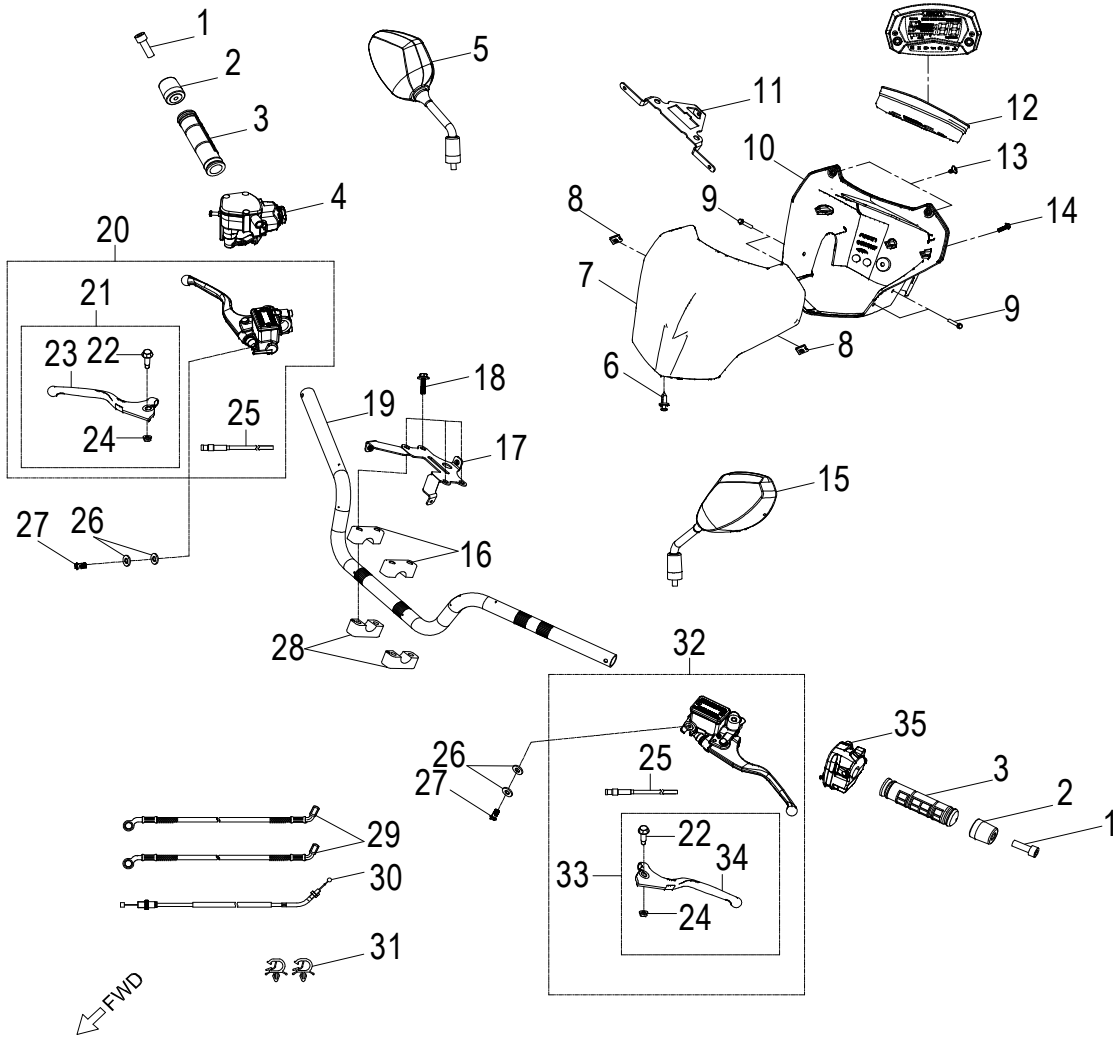

D-30: HANDLEBAR

Item	Part Number	Description	Q.ty
1	91000-060458-00B	Bolt	2
2	53116113-000	Grip End	2
3	53167204-000	Grip, Handlebar	2
4	5390012E-000	Control, Throttle	1
5	8811012E-000	Mirror, Rh	1
6	61120153-000	Rivet, Plastic	1
7	64211241-070	Pod, Upper, Handlebar	1
8	61121203-00B	Nut-U	2
9	96000-050128-00K	Bolt	4
10	64212207-070	Pod, Lower, Handlebar	1
11	3720812E-000	Bracket, Speedometer	1
12	37202203-000	Sensor, Speedometer	1
13	93903-1050128-00K	Screw	2
14	96012-050128-08K	Bolt	1
15	8812012E-000	Mirror, Lh	1
16	5321039A-000	Clamp, Upper	2
17	5331012E-000	Bracket, Pod	1
18	96000-080638-00B	Bolt	4
19	5310012E-067	Handlebar	1
20	53172216-000	Asm., Lever, RH	1
21	53164205-000	Asm., Lever, RH	1
22	89220202-000	Bolt	2
23	53175205-000	Lever, Brake, RH	1
24	94073-06006-00K	Nut	2
25	35345201-000	Sensor, Taillight	2
26	94101-1015012-00U	Washer	4
27	45456111-000	Bolt, Banjo	2
28	5320039A-000	Clamp, Lower	2
29	45447245-000	Hose, Brake	2
30	5391012E-000	Cable, Throttle	1
31	89753201-000	Strap, Oil Hose	2
32	53171230-000	Asm., Lever LH	1
33	53163208-000	Asm., Lever, LH	1
34	53178208-000	Lever, Brake, LH	1
35	3515112E-000	Asm., Switch, LH	1