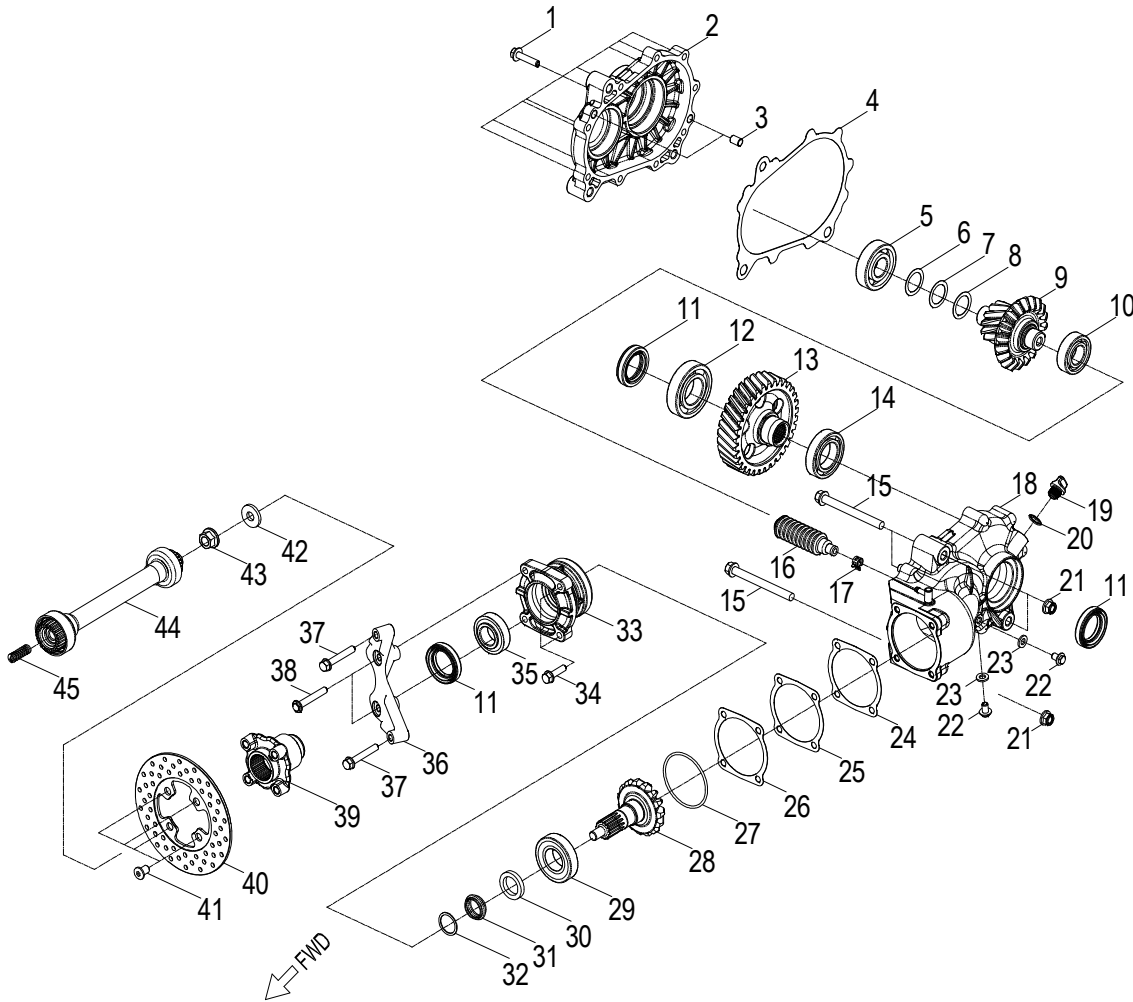

D-36: REAR GEARCASE

Item	Part Number	Description	Q.ty
1	96000-080358-00C	Bolt	9
2	4220012S-000	Cover, Gearcase	1
3	94301-10140	Pin, Dowel	2
4	4353712S-000	Gasket, Gear Box	1
5	96100-63050-00000	Bearing, Ball	1
6	4240112S-002	Shim	1
7	4240112S-001	Shim	1
8	4240112S-000	Shim	1
9	2342012S-000	Asm., Shaft, Counter	1
10	96100-62050-00000	Bearing, Ball	1
11	96503-355311ACM	Seal, Oil	3
12	96100-62070-00000	Bearing, Ball	1
13	2343212S-000	Gear, Output	1
14	96100-60070-00000	Bearing, Ball	1
15	96000-101008-00K	Bolt	3
16	16600201-000	Bellows	1
17	94515-11007	Clamp	1
18	4210012S-000	Gearcase	1
19	15650111-001	Plug, Oil	1
20	93212-01425	O-Ring	1
21	90355-10000-14C	Nut	3
22	96000-080128-10C	Bolt	2
23	94101-0816020-00L	Washer	2
24	2347612S-000	Shim	1
25	2347612S-001	Shim	1
26	2347612S-002	Shim	1
27	93210-06931	O-Ring	1
28	4231012S-000	Gear, Pinion	1
29	96150-30621-72500	Bearing	1
30	4231412S-000	Shim, Set	1
31	4231312S-000	Spacer, Tensioner	1
32	94101-2531010-00K	Washer	1
33	2130612S-000	Collar, Gear Shaft	1
34	96000-080308-00K	Bolt	2
35	96150-25521-62500	Bearing	1
36	4320812E-000	Bracket, Caliper, Parking Brake	1
37	96000-100608-0KL	Bolt	2
38	96000-080558-00K	Bolt	2
39	42315010-000	Spacer, Hub	1
40	45010212-000	Plate, Front Brake, LH	1