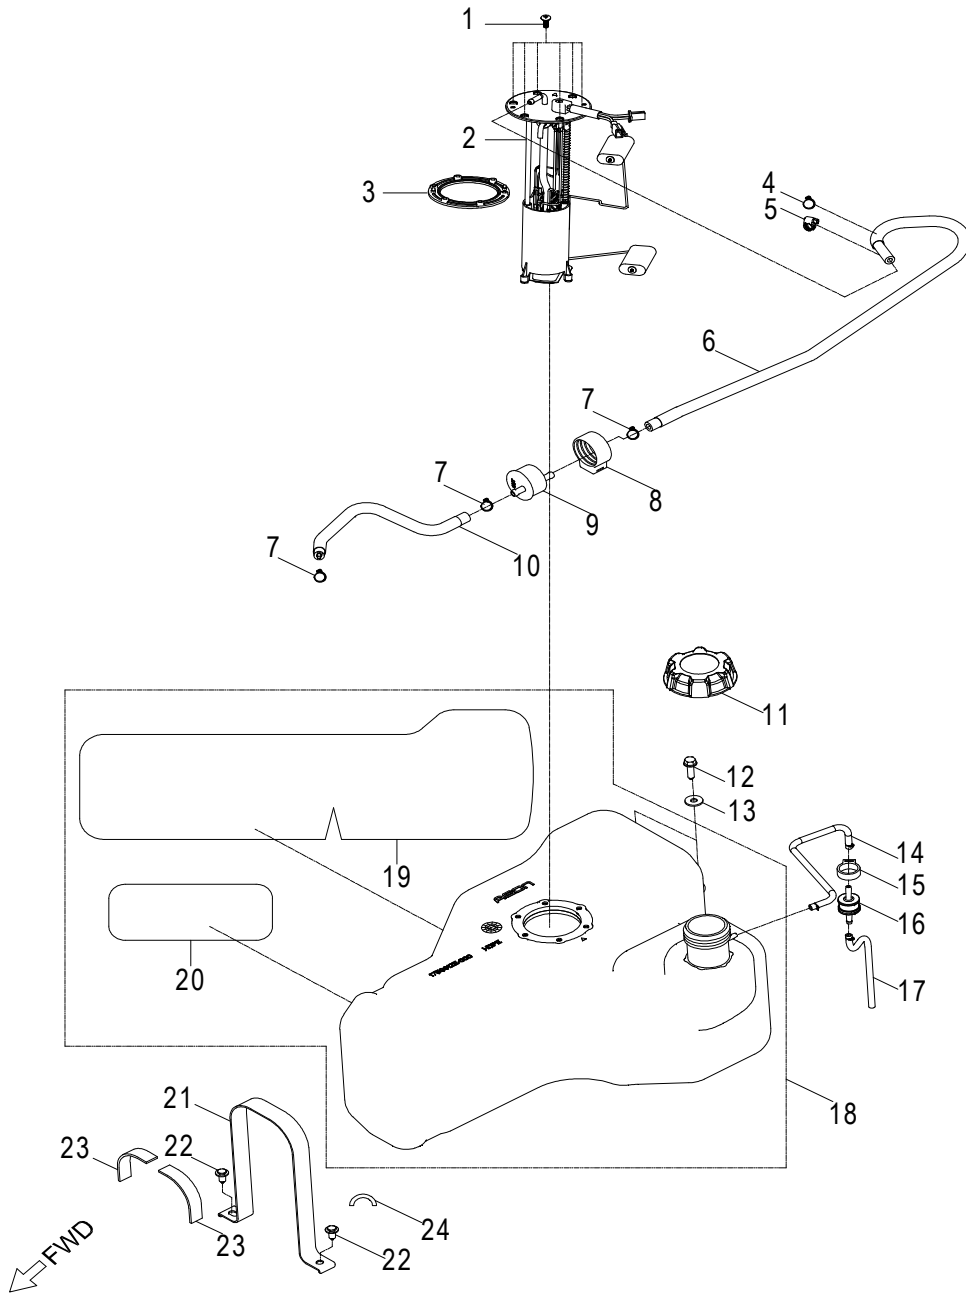

D-24: FUEL TANK

Item	Part Number	Description	Q.ty
1	96012-050128-08K	Bolt	6
2	17520S35-000	Fuel Pump	1
3	1750262B-000	Foam	1
4	94521-11006	Clamp	1
5	94520-00812	Strap	1
6	17523221-000	Fuel Hose	1
7	94521-12006	Clamp	3
8	17959202-000	Clamp	1
9	17952S32-000	Filter, Fuel	1
10	17523220-000	Fuel Hose	1
11	17620202-000	Asm., Cap, Fuel Tank	1
12	96000-080258-0KL	Bolt	2
13	94101-0822020-00K	Washer	2
14	11615211-000	fuel hose A	1
15	35169S36-000	Clamp, checkvalve	1
16	35163201-000	Sensor, Anti-Fall	1
17	11615212-000	fuel hose B	1
18	1753712E-000	Asm., Fuel Tank	1
19	18320210-000	Insulator, Silencer	1
20	18320211-000	Insulator, Silencer	1
21	17508213-000	Strap, Fuel Tank	1
22	96000-080148-0KL	Bolt	2
23	17502208-000	Foam	2
24	64319131-000	Rubber, Fuel Tank	1