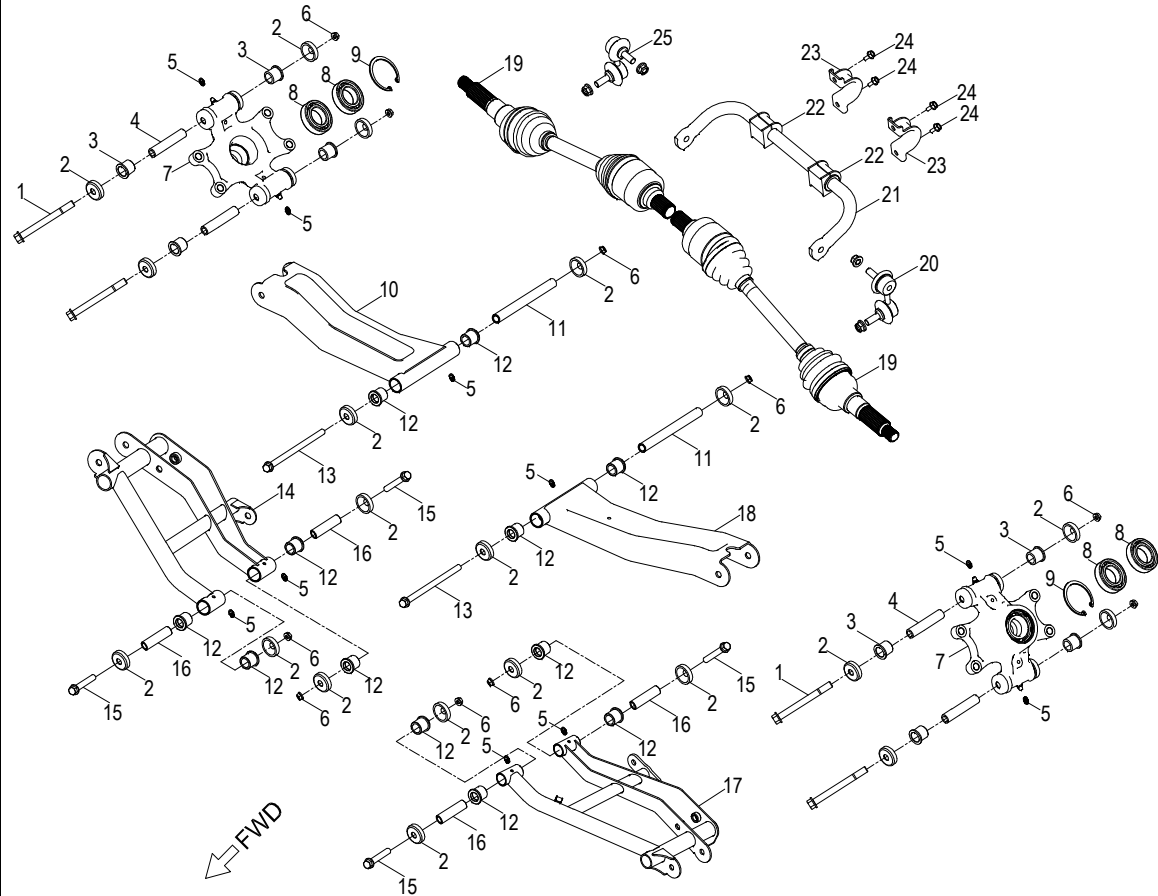

D-18: REAR SWING ARMS

Item	Part Number	Description	Q.ty
1	96000-101008-00K	Bolt	4
2	52426156-000	Cap, dustproof	20
3	52523131-000	Seat, Grease Contain	8
4	42810222-000	Tube, Spacer	4
5	51300131-000	Valve, Grease	10
6	94050-10000-00C	Nut	10
7	42130201-000	Asm.,Knuckle, Rear	2
8	96100-60060-LLU00	Bearing, Ball	4
9	94512-5500R	Clip, Cir	2
10	5304912E-067	A-Arm, Upper, Rh	1
11	5314012E-000	Spacer	2
12	53135203-000	Bushing	12
13	96000-101858-0KL	Bolt	2
14	5304812E-067	A-Arm, Lower, Rh	1
15	96000-100758-0KL	Bolt	4
16	5314039A-000	Spacer	4
17	5314712E-067	A-Arm, Lower, Lh	1
18	5314812E-067	A-Arm, Upper, Lh	1
19	4209012E-000	Driving Shaft, Rear	2
20	5246112E-000	Linkage, Sway Bar, LH	1
21	5244312E-000	Sway Bar	1
22	52457201-001	Clamp, Sway Bar	2
23	5245612E-000	Bushing, Sway Bar	2
24	96000-080168-0KL	Bolt	4
25	5246212E-000	Linkage, Sway Bar, RH	1