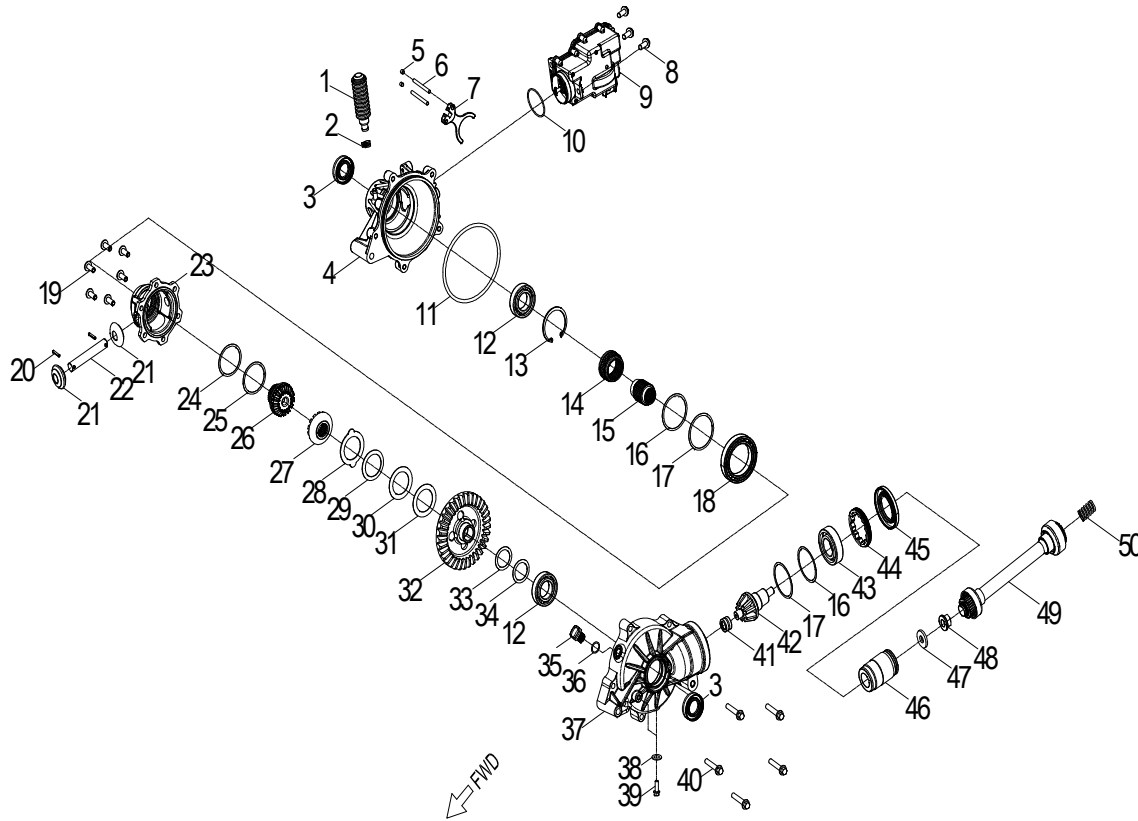

D-37: FRONT DIFFERENTIAL GEAR CASE

Item	Part Number	Description	Q.ty
1	16600201-000	Bellows	1
2	94515-10008	Clamp	1
3	96503-254511NBR	Seal, Oil	2
4	4275212E-000	Cover, Differential Gear Case	1
5	91205-060068-OKL	Bolt	2
6	2424112E-000	Shaft, Gear Shift	2
7	2423112E-000	Fork, Shift	1
8	96000-060168-10K	Bolt	3
9	4276512E-000	Selecting, 2WD/4WD	1
10	93210-05230	O-Ring	1
11	93210-13525	O-Ring	1
12	96100-60060-00000	Bearing, Ball	2
13	94512-5500R	Clip, Cir	2
14	2243012E-000	Ratchet, Shift	1
15	2320512E-000	Bush, Sub T/M Driven Gear	1
16	94105-5562020-000	Adjusting wahser	2
17	94105-5562030-000	Adjusting wahser	2
18	96100-69110-00000	Bearing, Ball	1
19	91000-080208-00C	Bolt	6
20	94206-0422001-000	SPRING PIN	2
21	21377201-000	Gear 10, differential	2
22	21379201-000	Shaft, differential	1
23	2137112E-000	Differential body	1
24	94105-4855030-000	Adjusting wahser	1
25	94105-4855020-000	Adjusting wahser	1
26	2137712S-000	Gear 14, differential	1
27	2137712E-000	Gear 14, differential	1
28	4231612E-000	Gasket, Antiskid	1
29	94121-3852010-000	Washer	1
30	94105-3956050-000	Adjusting wahser	1
31	94105-3956040-000	Adjusting wahser	1
32	4232012E-000	Gear, Bevel	1
33	94105-3040030-000	Adjusting wahser	1
34	94105-3040020-000	Adjusting wahser	1
35	15650111-001	Plug, Oil	1
36	93212-01425	O-Ring	1
37	4275112E-000	Gear Case, Differential	1
38	94101-0816020-00L	Washer	2
39	96000-080128-10C	Bolt	2
40	96000-080458-00C	Bolt	5